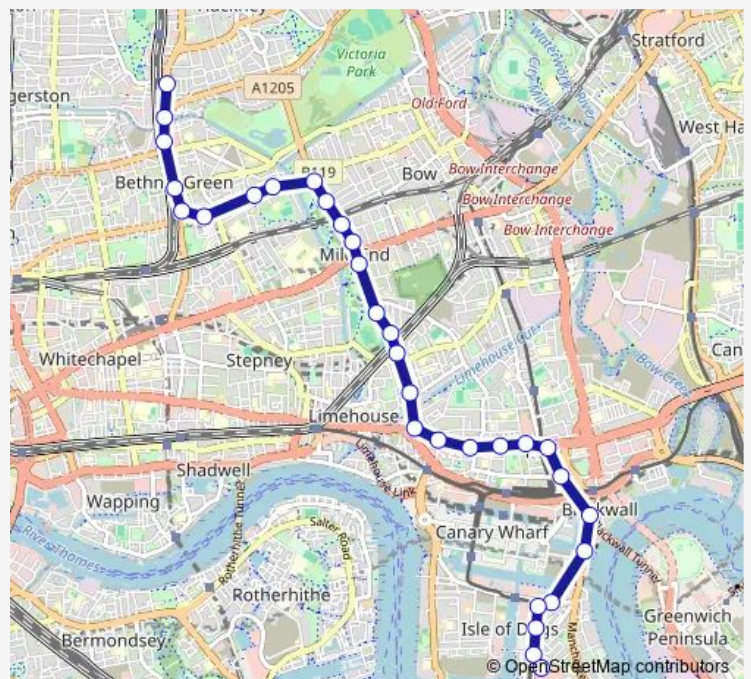

Mile End Station / Mile End Rd

Lichfield Road

Arbery Road

Route schedule

Crossharbour Asda — Mare Street / Victoria Park Rd

Monday 00:13-23:52

Tuesday 00:13-23:52

Wednesday 00:13-23:52

Thursday 00:13-23:52

Friday 00:13-23:52

Saturday 00:13-23:52

Sunday 00:15-23:55

Route info

Direction: Crossharbour Asda

Stops: 30

Trip Duration: 0 hour 37 min

Cambridge Heath Station

Mare Street / Victoria Park Rd

Direction

King Edward's Road — Isle of Dogs Asda

31 stops

[Open route schedule](#)

King Edward's Road

Mare Street / Victoria Park Rd

Route info

Direction: King Edward's Road

Stops: 31

Trip Duration: 0 hour 37 min

Coldharbour

Jack Dash House

Harbour Exchange Square

East Ferry Road Crossharbour