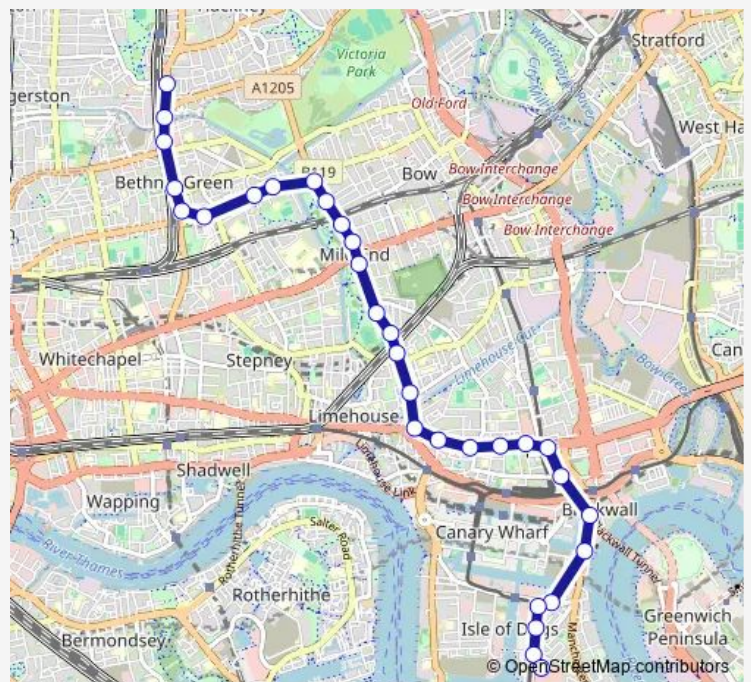

Mile End Station / Mile End Rd

Lichfield Road

Arbery Road

Route schedule

Crossharbour Asda — Mare Street / Victoria Park Rd

Monday 00:15-23:55

Tuesday 00:15-23:55

Wednesday 00:15-23:55

Thursday 00:15-23:55

Friday 00:15-23:55

Saturday 00:15-23:55

Sunday 00:15-23:55

Route info

Direction: Crossharbour Asda

Stops: 30

Trip Duration: 0 hour 33 min

Cambridge Heath Station

Mare Street / Victoria Park Rd

Direction

King Edward's Road — Isle of Dogs Asda

31 stops

[Open route schedule](#)

King Edward's Road

Mare Street / Victoria Park Rd

Route info

Direction: King Edward's Road

Stops: 31

Trip Duration: 0 hour 35 min

Coldharbour

Jack Dash House

Harbour Exchange Square

East Ferry Road Crossharbour