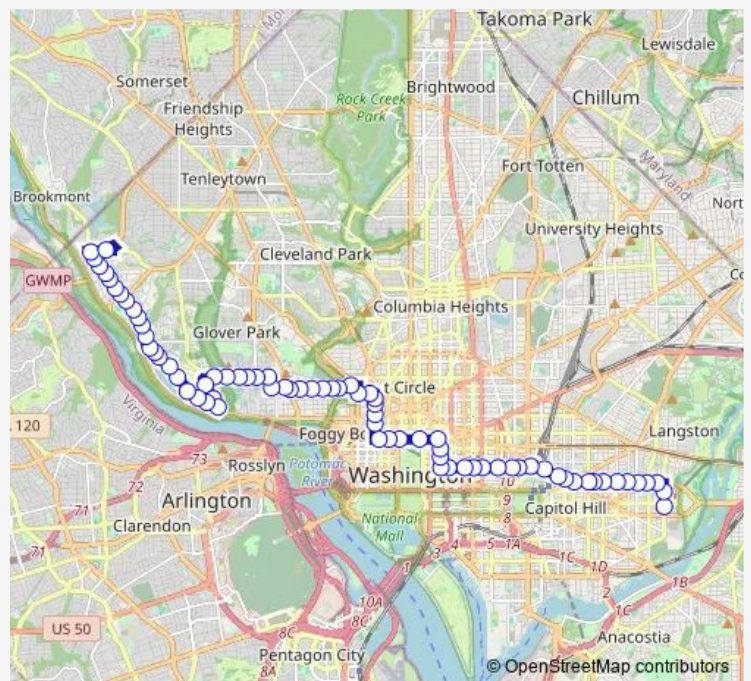

Route schedule

Loughboro Rd Nw+Sibley Hosp — Stadium-Armory+Bay G

Monday	05:20-24:00
Tuesday	05:20-24:00
Wednesday	05:20-24:00
Thursday	05:20-24:00
Friday	05:20-24:00
Saturday	05:40-24:00
Sunday	06:30-23:48

Route info

Direction: Loughboro Rd Nw+Sibley Hosp

Stops: 78

Trip Duration: 1 hour 32 min

D6 — Sibley Hosp Stadium-Armory

Foxhall Rd Nw+Greenwich Pkwy Nw

Reservoir Rd Nw+44 St Nw

Reservoir Rd Nw+French Embassy

Reservoir Rd Nw+Georgetown Med School

Reservoir Rd Nw+G.U. Entr

35 St Nw+Dent Pl Nw

Q St Nw+34 St Nw

Q St Nw+Wisconsin Av Nw

Q St Nw+31 St Nw

Q St Nw+30 St Nw

Q St Nw+28 St Nw

Q St Nw+27 St Nw

Q St Nw+#2500

Q St Nw+22 St Nw

Massachusetts Av Nw+20 St Nw

New Hampshire Av Nw+20 St Nw

New Hampshire Av Nw+N St Nw

21 St Nw+M St Nw

21 St Nw+L St Nw