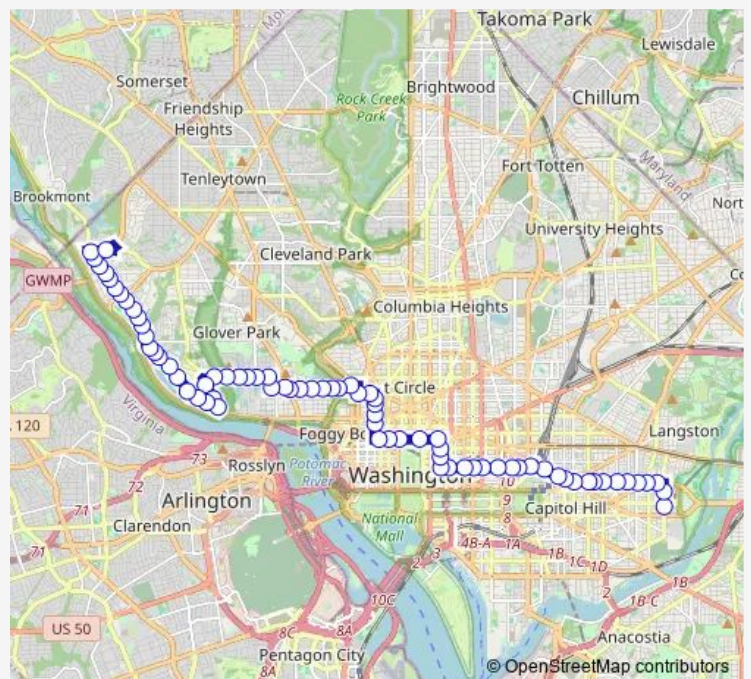

Macarthur Bl Nw+Elliott Pl Nw

Macarthur Bl Nw+Q St Nw

Q St Nw+Macarthur Bl Nw

Q St Nw+Foxhall Rd Nw

**Route schedule**

Loughboro Rd Nw+Sibley Hosp — Stadium-Armory+Bay G

Monday 05:20-24:00

Tuesday 05:20-24:00

Wednesday 05:20-24:00

Thursday 05:20-24:00

Friday 05:20-24:00

Saturday 05:40-24:00

Sunday 06:30-23:48

**Route info**

Direction: Loughboro Rd Nw+Sibley Hosp

Stops: 78

Trip Duration: 1 hour 22 min

D6 — Sibley Hosp Stadium-Armory

Foxhall Rd Nw+Greenwich Pkwy Nw

Reservoir Rd Nw+44 St Nw

Reservoir Rd Nw+French Embassy

Reservoir Rd Nw+Georgetown Med School

Reservoir Rd Nw+G.U. Entr

35 St Nw+Dent Pl Nw

Q St Nw+34 St Nw

Q St Nw+Wisconsin Av Nw

Q St Nw+31 St Nw

Q St Nw+30 St Nw

Q St Nw+28 St Nw

Q St Nw+27 St Nw

Q St Nw+#2500