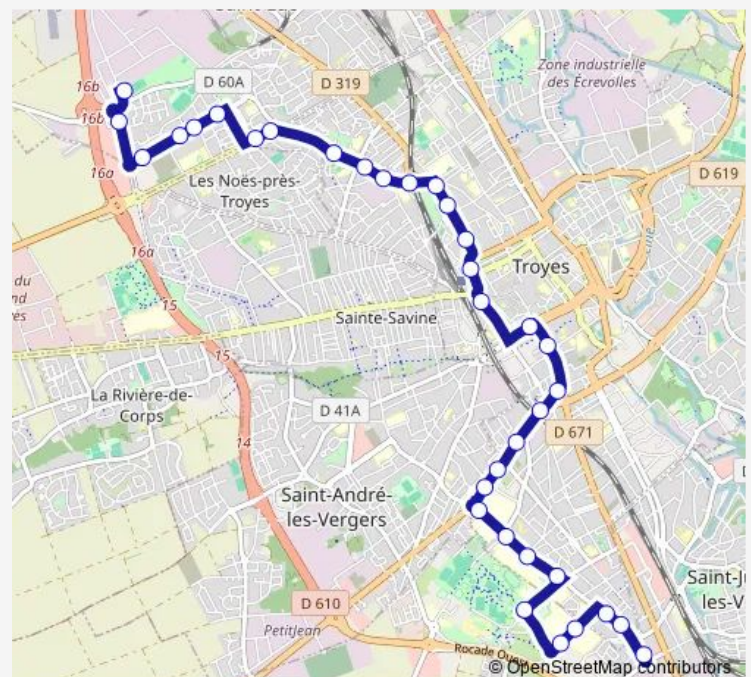

Delaunay

Route schedule

Chartreux — Pres DE Lyon

Monday	—
Tuesday	—
Wednesday	—
Thursday	—
Friday	—
Saturday	—
Sunday	09:38-20:01

Route info

Direction: Chartreux

Stops: 34

Trip Duration: 0 hour 39 min