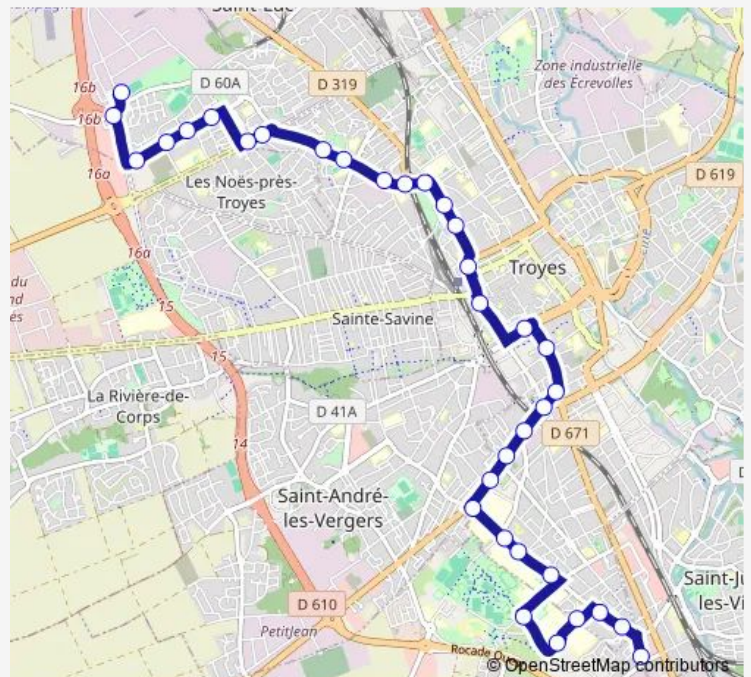

Direction

Chartreux — Pres DE Lyon

34 stops

[Open route schedule](#)

- Chartreux
- Champagne
- Quebec
- Iut
- Crous
- Technopole
- Masson
- Lycee Technique
- Marne
- Lombards
- Hopital Simone Veil
- Herriot
- Verdun
- Gillon
- Madagascar
- Terrasses
- 1ER Ram
- Patton
- Gare Jardins
- Caf
- Delaunay

Route schedule

Chartreux — Pres DE Lyon

Monday	—
Tuesday	—
Wednesday	—
Thursday	—
Friday	—
Saturday	—
Sunday	09:38-20:01

Route info

Direction: Chartreux

Stops: 34

Trip Duration: 0 hour 39 min

D6 — LA Chapelle Pres DE Lyon-Chartreux