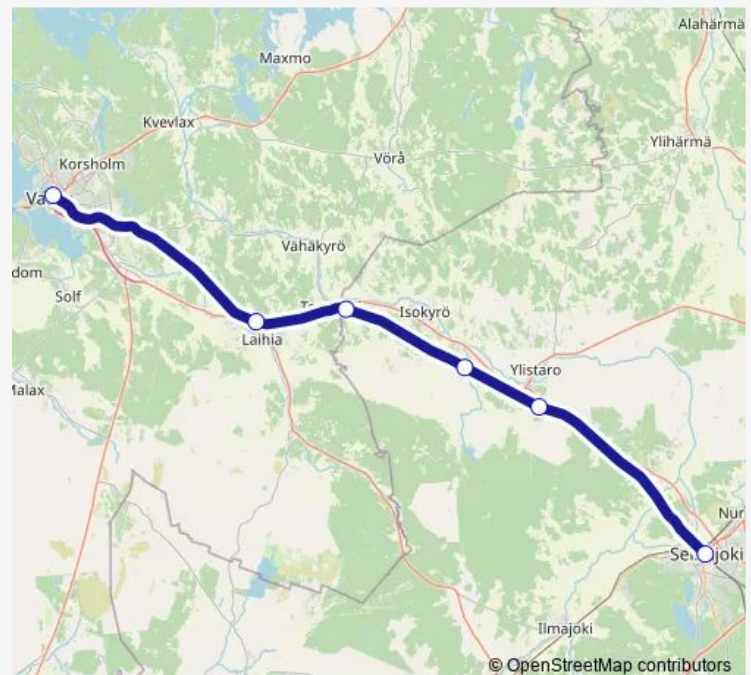

Long Distance Trains S 445 Seinäjoki - Vaasa

[Go to website](#)**Direction**

Seinäjoki — Vaasa

6 stops

[Open route schedule](#)

Seinäjoki

Ylistaro

Isokyrö

Tervajoki

Laihia

Vaasa

Route schedule

Seinäjoki — Vaasa

Monday	16:32
Tuesday	16:32
Wednesday	16:32
Thursday	16:32
Friday	16:32
Saturday	16:32
Sunday	16:32

Route info

Direction: Seinäjoki

Stops: 6

Trip Duration: 0 hour 56 min

■ S 445 — Seinäjoki - Vaasa

S 445 Long Distance Trains time schedules and route maps are available in an offline PDF at busmaps.com. Use the busmaps.com website to see live bus times, train schedule or subway schedule, and step-by-step directions for all public transit in Seinaejoki