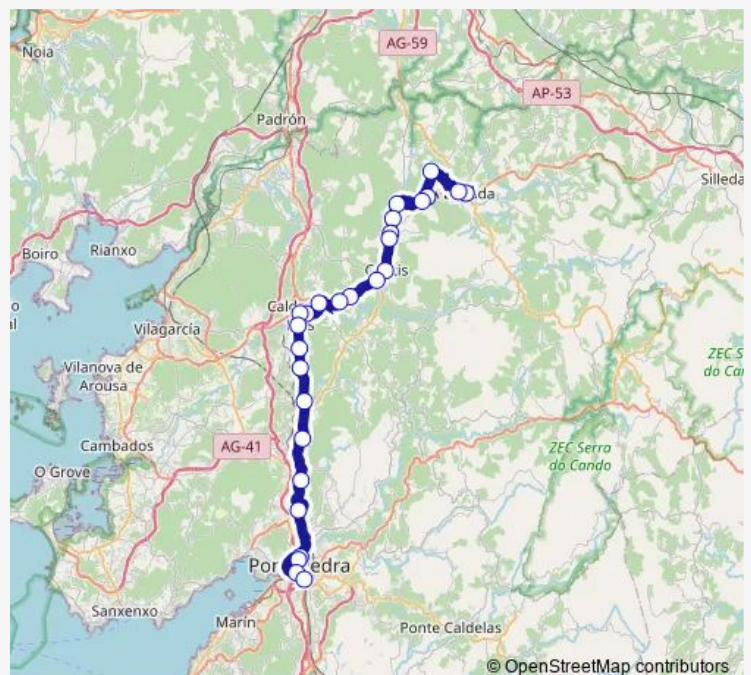

Thursday 10:00-19:45

Friday 10:00-19:45

Saturday 10:00-18:15

Sunday —

Route info

Direction: Pontevedra E.A.

Stops: 28

Trip Duration: 1 hour 8 min

Tuesday 10:00-18:35

Wednesday 10:00-18:35

Thursday 10:00-18:35

Friday 10:00-18:35

Saturday 08:30-15:30

Sunday —

Route info

Direction: A Estrada E.A.