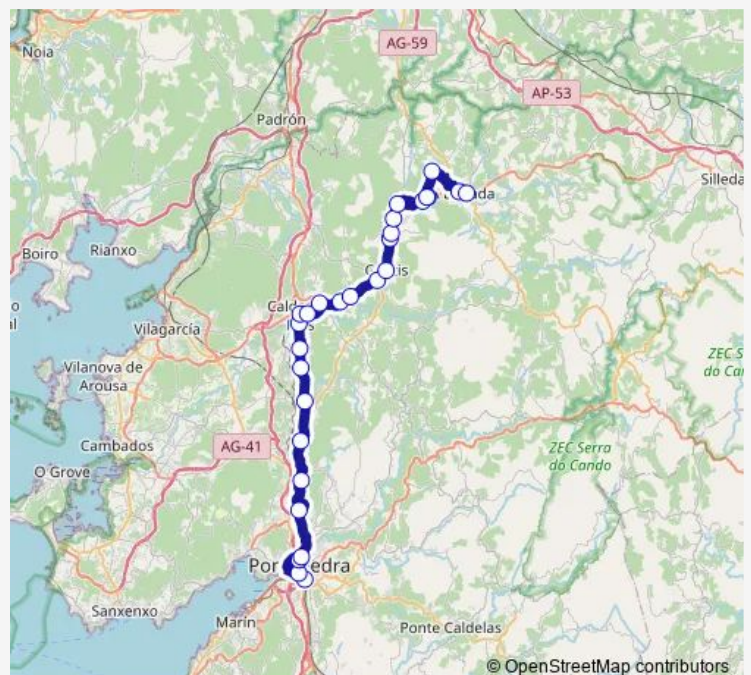

Thursday 10:00-19:45

Friday 10:00-19:45

Saturday 10:00-18:15

Sunday —

Route info

Direction: Pontevedra E.A.

Stops: 28

Trip Duration: 1 hour 8 min

Tuesday 10:00-18:35

Wednesday 10:00-18:35

Thursday 10:00-18:35

Friday 10:00-18:35

Saturday 08:30-15:30

Sunday —

Route info

Direction: A Estrada E.A.