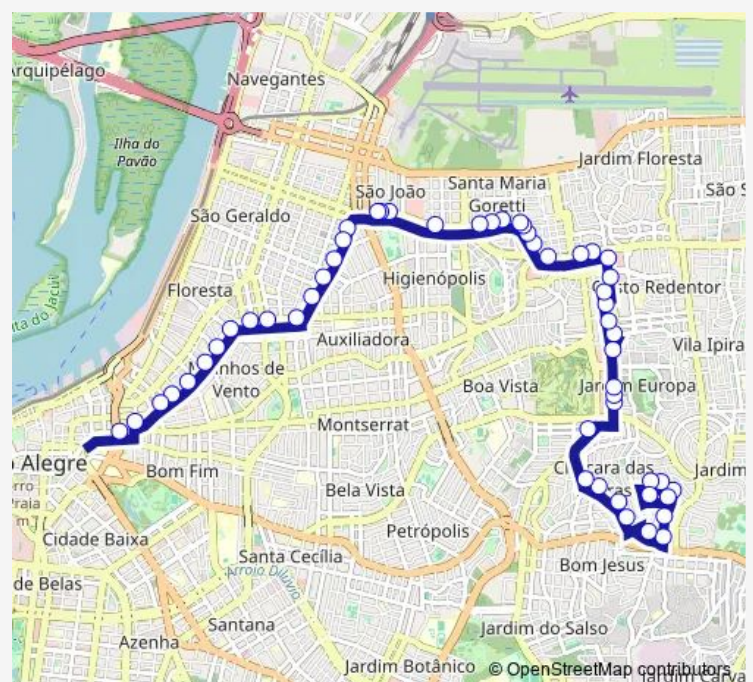

DR Joao Simplicio A DE Carvalho DF 890 Campo DE Futebol

CEL JOAO CORREA

CEL JOAO CORREA 135

Route schedule

Barao DE Bage 655 — Independencia 270 Praca DO Rosario

Monday 07:07-19:06

Tuesday 07:07-19:06

Wednesday 07:07-19:06

Thursday 07:07-19:06

Friday 07:07-19:06

Saturday —

Sunday —

Route info

Direction: Barao DE Bage 655

Stops: 54

Trip Duration: 0 hour 45 min