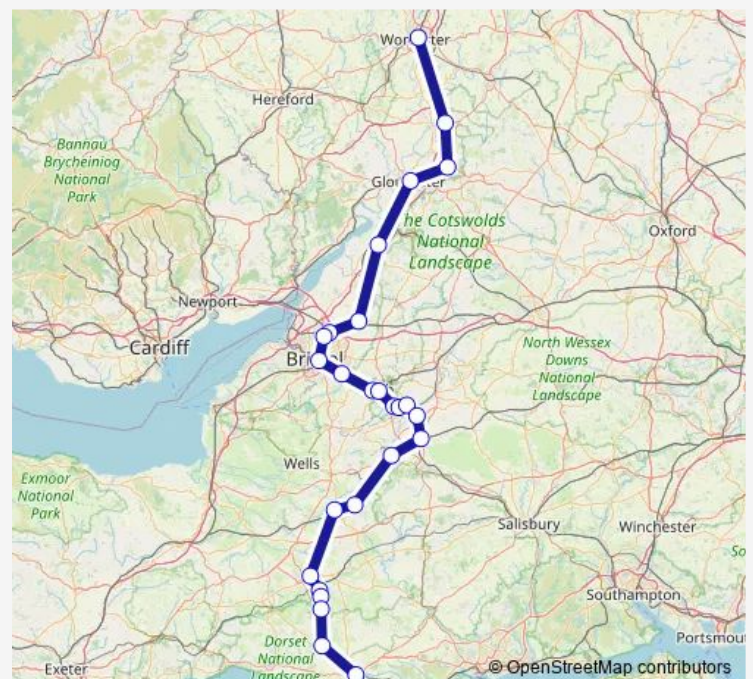

Oldfield Park

Bath Spa

Freshford

Avoncliff

Bradford-on-Avon

Trowbridge

Westbury (Wilts)

Frome

Bruton

Castle Cary

Yeovil Pen Mill

Route schedule

Worcester Shrub Hill — Weymouth

Monday 07:07-07:08

Tuesday 07:07-07:08

Wednesday 07:07-07:08

Thursday 07:07-07:08

Friday 07:07-07:08

Saturday 06:52

Sunday —

Route info

Direction: Worcester Shrub Hill

Stops: 28

Trip Duration: 3 hour 52 min

■ Gw:Wos->Wey — GW train service from WOS to Wey

Thornford

Yetminster

Chetnole

Maiden Newton

Dorchester West

Upwey

Weymouth