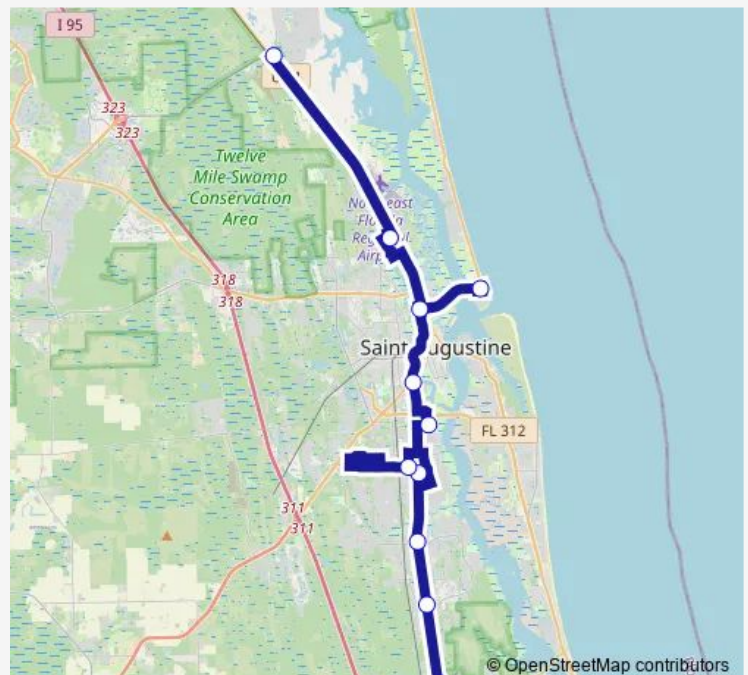

Direction

Church — Palencia Publix

11 stops

[Open route schedule](#)

Church

Shore Blvd So

US-1 @ Wildwood (600027)

Shore Dr. (Gate 4)

Route info

Direction: Church

Stops: 11

Trip Duration: 1 hour 10 min

Direction

Palencia Publix — Church

8 stops

[Open route schedule](#)