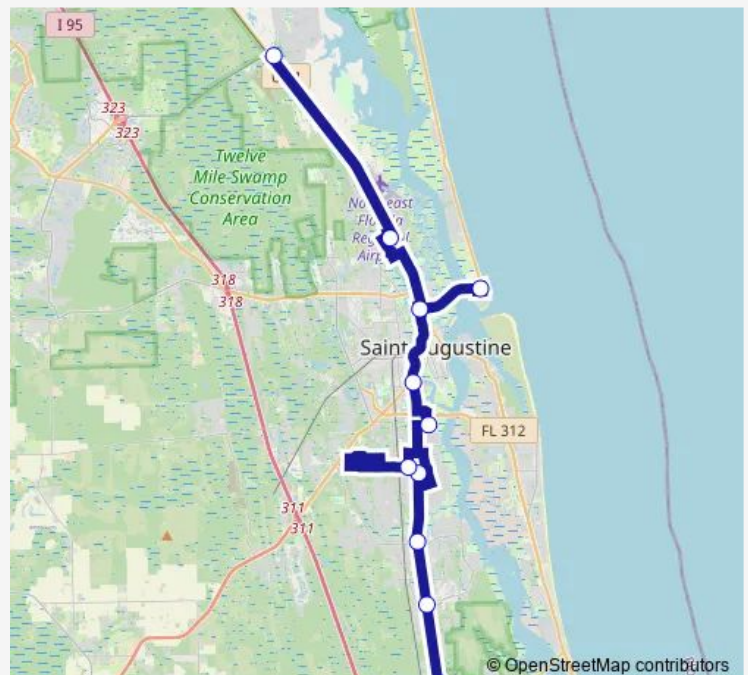

Direction

Church — Palencia Publix

11 stops

[Open route schedule](#)

Church

Shore Blvd So

US-1 @ Wildwood (600027)

Shore Dr. (Gate 4)

Kings Estate Rd

Flagler Hospital

US-1 - South of SR 207 (564479)

Main Library

Vilano Publix

Government Center

Palencia Publix

Route schedule

Church — Palencia Publix

Monday 05:00-18:25

Tuesday 05:00-18:25

Wednesday 05:00-18:25

Thursday 05:00-18:25

Friday 05:00-18:25

Saturday 05:00-18:25

Sunday 05:00-18:25

Route info

Direction: Church

Stops: 11

Trip Duration: 1 hour 10 min