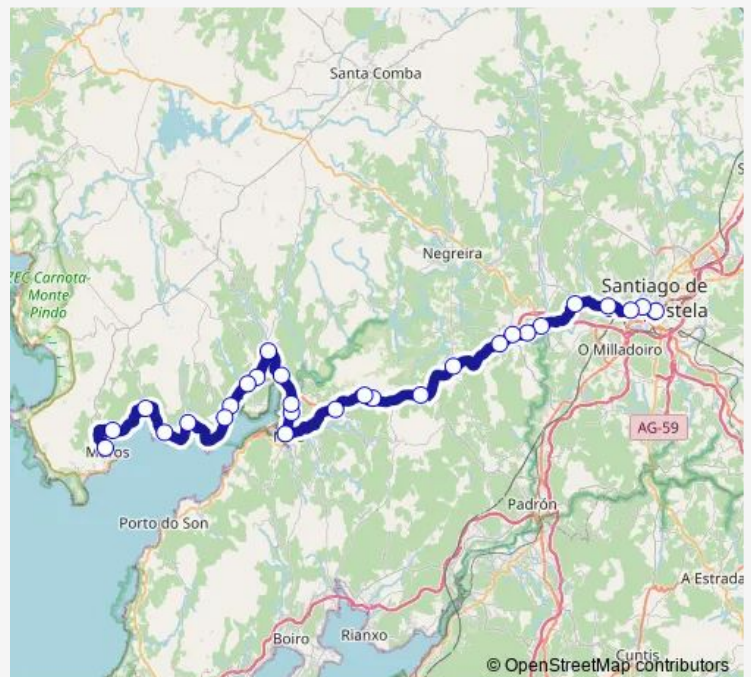

Route schedule

Muros — Santiago E.I.

Monday	—
Tuesday	—
Wednesday	—
Thursday	—
Friday	—
Saturday	09:30
Sunday	—

Route info

Direction: Muros

Stops: 28

Trip Duration: 1 hour 53 min

■ Xg817005 — Santiago-Bertamiráns-Noia-Muros

O Tremo

Bertamiráns

Roxos

A Barcia

Chus (Av. da Maestra Vict

Campus S

Santiago E.I.

Direction

Santiago E.I. — Muros

28 stops

[Open route schedule](#)

Santiago E.I.

Campus S

Chus (Av. da Maestra Vict

A Barcia

Roxos

Wednesday 12:00-19:00

Thursday 12:00-19:00

Friday 12:00-19:00

Saturday —

Sunday —

Route info

Direction: Santiago E.I.

Stops: 28