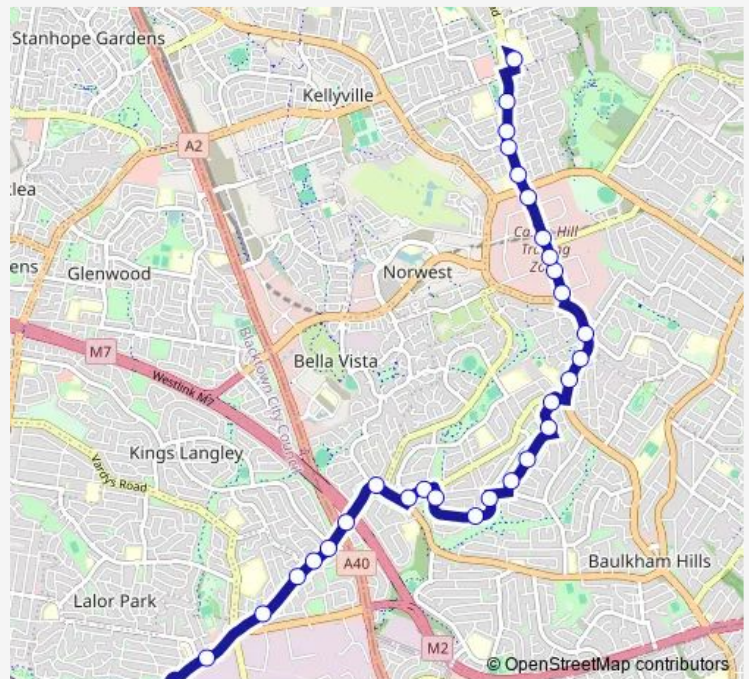

# School Bus 8011 Seven Hills Station to William Clarke College

[Go to website](#)

**Direction**

Seven Hills Station, Stand A — William Clarke College, Morris Gr

30 stops

[Open route schedule](#)

- Seven Hills Station, Stand A
- Prospect Hwy After Lucas Rd
- Seven Hills Rd At Marnpar Rd
- Seven Hills Rd Opp Monaro St
- Seven Hills Rd After Solander Rd
- Seven Hills Rd Opp Seven Hills North Public School
- Seven Hills Rd Opp Warooga Av
- Seven Hills Rd After Bingara Cres
- Merindah Rd At Peel Rd
- Merindah Rd Before Warumbui Av
- Glanmire Rd At Tarana Cres
- Glanmire Rd Opp Burrandong Cres
- Glanmire Rd Opp Jasper Rd
- Turon Av Opp Gabrielle Av
- Turon Av Opp Kent St
- Buckingham Rd After Turon Av
- Lukes Lane Opp Elder Av
- Windsor Rd Opp The Hills Private Hospital
- Hills Alliance Church, Windsor Rd
- Windsor Rd Opp Parsonage Rd

**Route schedule**

Seven Hills Station, Stand A — William Clarke College, Morris Gr

Monday	07:31
Tuesday	07:31
Wednesday	07:31
Thursday	07:31
Friday	07:31
Saturday	—
Sunday	—

**Route info**

Direction: Seven Hills Station, Stand A

Stops: 30

Trip Duration: 0 hour 38 min

Victoria Av Opp Packard Av

Victoria Av Before Gladstone Rd

Victoria Av After Gladstone Rd

Victoria Av Before Salisbury Rd

Victoria Av Before Showground Rd

Western Sydney Tafe, Green Rd

Green Rd Before St Pauls Av

Green Rd After St Pauls Av

Centenary Of Anzac Reserve, Green Rd

William Clarke College, Morris Gr

8011 School Bus time schedules and route maps are available in an offline PDF at [busmaps.com](https://busmaps.com). Use the [busmaps.com](https://busmaps.com) website to see live bus times, train schedule or subway schedule, and step-by-step directions for all public transit in Parramatta