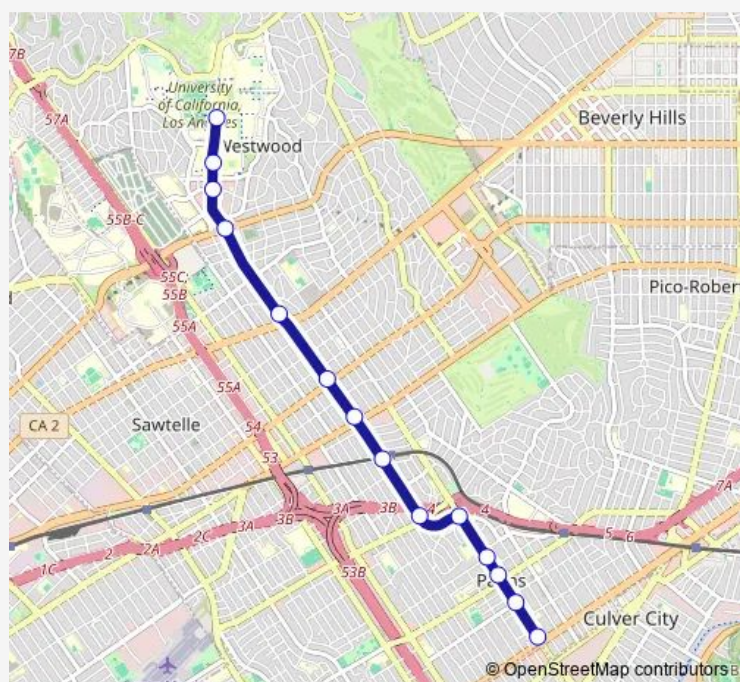

Westwood NB & Wilshire Ns

Westwood NB & Weyburn Ns

Westwood Plaza NB & J Stein EYE Fs

Westwood Plaza NB & Strathmore FS (Gateway Plaza)

Route schedule

Overland NB & Venice Fs — Westwood Plaza NB & Strathmore FS (Gateway Plaza)

Monday	05:30-22:00
Tuesday	05:30-22:00
Wednesday	05:30-22:00
Thursday	05:30-22:00
Friday	05:30-22:00
Saturday	06:31-21:37
Sunday	06:31-21:37

Route info

Direction: Overland NB & Venice Fs

Stops: 14

Trip Duration: 0 hour 27 min

R12 — Venice/Westwood Sta/Ucla Rapid

Direction

Westwood Plaza NB & Strathmore FS (Gateway Plaza) —
Overland NB & Venice Fs

16 stops

[Open route schedule](#)

Westwood Plaza NB & Strathmore FS (Gateway Plaza)

Route schedule

Westwood Plaza NB & Strathmore FS (Gateway Plaza) —
Overland NB & Venice Fs

Monday 06:00-22:29

Tuesday 06:00-22:29

Wednesday 06:00-22:29

Thursday 06:00-22:29

Friday 06:00-22:29

Saturday 06:54-22:10