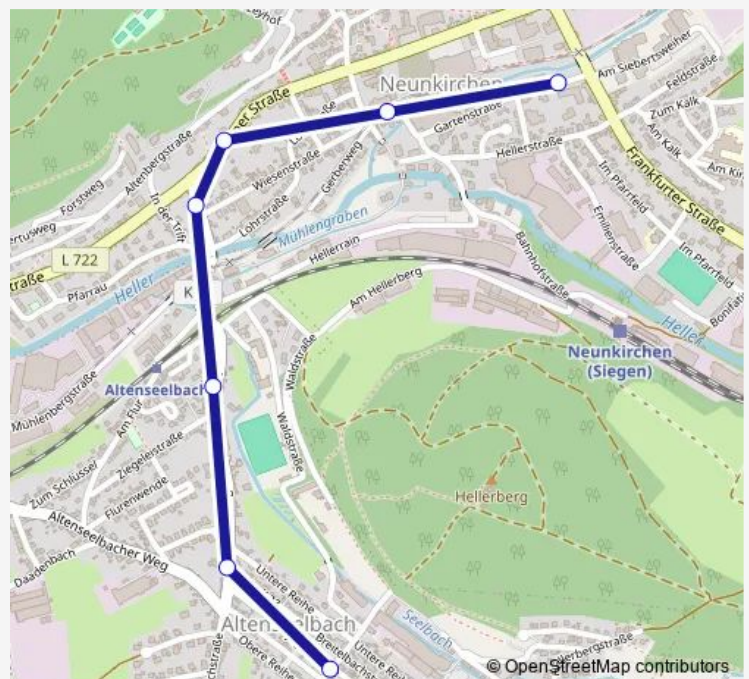

Thursday 06:31-18:31

Friday 06:31-18:31

Saturday —

Sunday —

Route info

Direction: Siegen ZOB Bstg B

Stops: 52

Trip Duration: 1 hour 2 min