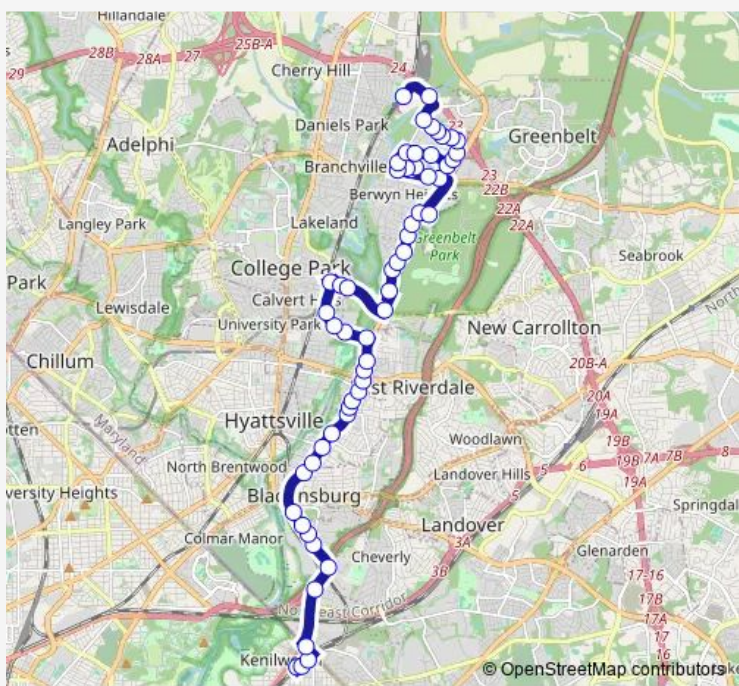

Bus R12 Kenilworth Avenue

[Go to website](#)

Direction
 Greenbelt+Bay F — Deanwood+Bay C
 57 stops
[Open route schedule](#)

- Greenbelt+Bay F
- Greenbelt Metro Dr+Cherrywood Ln
- Cherrywood Ln+Springhill Dr
- Springhill Dr+Cherrywood Ln
- Springhill Dr+Cherrywood Terr
- Springhill Dr+Springhill Ln
- Springhill Dr+Market Ln
- Springhill Dr+Lakeside Dr
- Edmonston Rd+Springhill Dr
- Edmonston Rd+Springhill Ct
- Edmonston Rd+Edmonston Ct
- Edmonston Rd+Breezewood Dr
- Breezewood Dr+Springhill Ln
- Breezewood Dr+Cherrywood Terr
- Breezewood Dr+Cherrywood Ln
- Cherrywood Ln+#5510
- Beltway Plz+Cunningham Dr
- Beltway Plz+Main Rdwy In Frt Of Stores
- Beltway Plaza+Cunningham Dr
- Greenbelt Rd+62 Av
- Greenbelt Rd+63 Av

Route schedule
 Greenbelt+Bay F — Deanwood+Bay C

Monday	05:00-22:05
Tuesday	05:00-20:20
Wednesday	05:00-20:20
Thursday	05:00-22:05
Friday	05:00-20:20
Saturday	05:05-22:05
Sunday	—

Route info
 Direction: Greenbelt+Bay F
 Stops: 57
 Trip Duration: 0 hour 44 min

R12 — Kenilworth Avenue **BusMaps**

Greenbelt Rd+Edmonston Rd

Westchester Park Dr+Westchester Park Dr

Edmonston Rd+Pontiac St

Edmonston Rd+63 Av

Edmonston Rd+Charlton Av

Edmonston Rd+Bryn Mawr Rd

Edmonston Rd+Wellesley Dr

Friday 05:05-21:20

Saturday 05:00-21:00

Sunday —

Route info

Direction: Deanwood+Bay C

Stops: 58

Trip Duration: 0 hour 43 min

College Park+Bay A