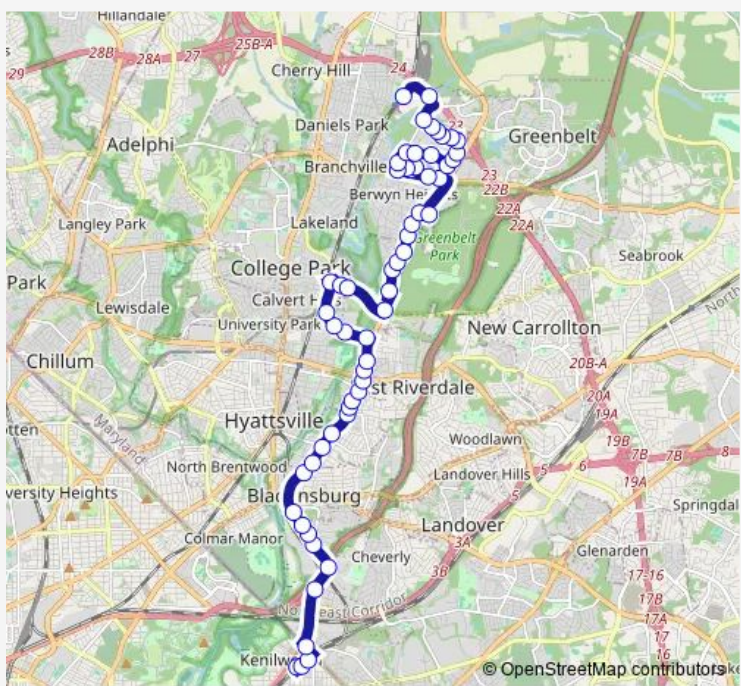

Bus R12 Kenilworth Avenue

[Go to website](#)

Direction
 Greenbelt+Bay F — Deanwood+Bay B
 57 stops
[Open route schedule](#)

- Greenbelt+Bay F
- Greenbelt Metro Dr+Cherrywood Ln
- Cherrywood Ln+Springhill Dr
- Springhill Dr+Cherrywood Ln
- Springhill Dr+Cherrywood Terr
- Springhill Dr+Springhill Ln
- Springhill Dr+Market Ln
- Springhill Dr+Lakeside Dr
- Edmonston Rd+Springhill Dr
- Edmonston Rd+Springhill Ct
- Edmonston Rd+Edmonston Ct
- Edmonston Rd+Breezewood Dr
- Breezewood Dr+Springhill Ln
- Breezewood Dr+Cherrywood Terr
- Breezewood Dr+Cherrywood Ln
- Cherrywood Ln+#5510
- Beltway Plz+Cunningham Dr
- Beltway Plz+Main Rdwy In Frt Of Stores
- Beltway Plaza+Cunningham Dr
- Greenbelt Rd+62 Av
- Greenbelt Rd+63 Av

Route schedule
 Greenbelt+Bay F — Deanwood+Bay B

Monday	05:00-22:05
Tuesday	05:00-20:20
Wednesday	05:00-20:20
Thursday	05:00-22:05
Friday	05:00-20:20
Saturday	05:05-22:05
Sunday	—

Route info
 Direction: Greenbelt+Bay F
 Stops: 57
 Trip Duration: 0 hour 44 min

R12 — Kenilworth Avenue **BusMaps**

Greenbelt Rd+Edmonston Rd

Westchester Park Dr+Westchester Park Dr

Edmonston Rd+Pontiac St

Edmonston Rd+63 Av

Edmonston Rd+Charlton Av

Edmonston Rd+Bryn Mawr Rd

Edmonston Rd+Wellesley Dr

Friday 05:05-21:20

Saturday 05:00-21:00

Sunday —

Route info

Direction: Deanwood+Bay B

Stops: 58

Trip Duration: 0 hour 47 min

College Park+Bay A