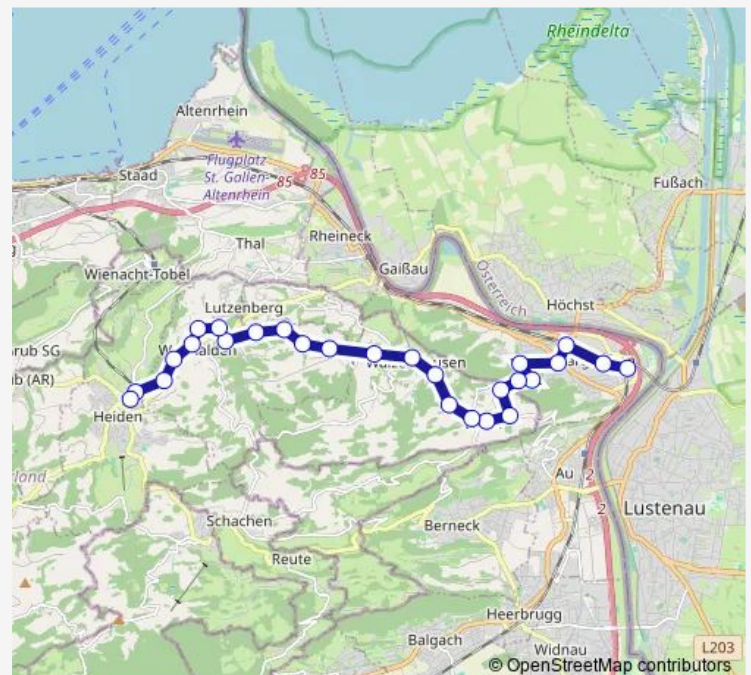

### Route schedule

St. Margrethen SG, Rheinpark — Heiden, Post

Monday 11:42-17:42

Tuesday 11:42-17:42

Wednesday 11:42-17:42

Thursday 11:42-17:42

Friday 11:42-17:42

Saturday 14:12

### Route info

Direction: St. Margrethen SG, Rheinpark

Stops: 27

Trip Duration: 0 hour 39 min

Wolfhalden, Friedberg

Wolfhalden, Dorf

Wolfhalden, Luchten

Wolfhalden, Wüschbach

## Route info

Direction: St. Margrethen SG, Rheinpark

Stops: 27

Trip Duration: 0 hour 39 min

Heiden, Bahnhof

Heiden, Post