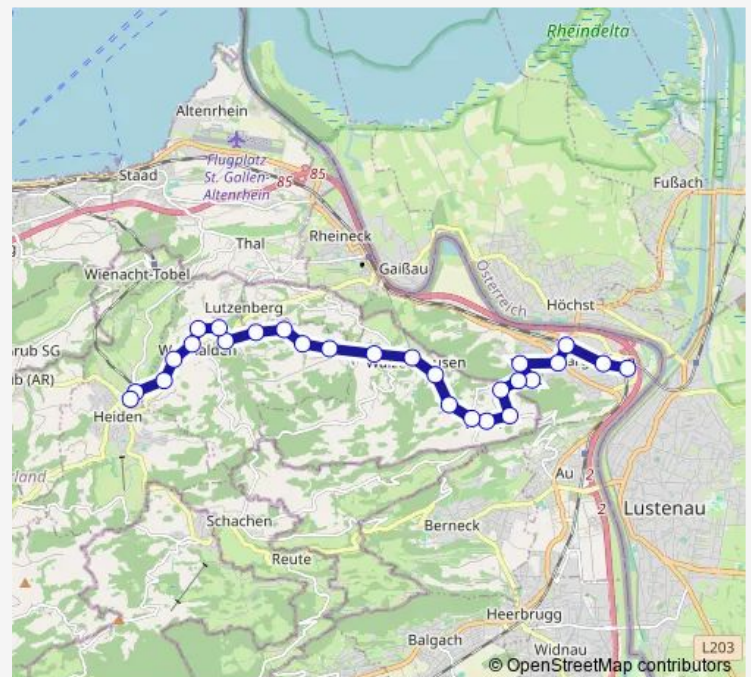

### Route schedule

St. Margrethen SG, Rheinpark — Heiden, Post

Monday —

Tuesday —

Wednesday —

Thursday —

Friday —

Saturday 11:12

### Route info

Direction: St. Margrethen SG, Rheinpark

Stops: 27

Trip Duration: 0 hour 39 min

224 — B 224

Wolfhalden, Friedberg

Wolfhalden, Dorf

Wolfhalden, Luchten