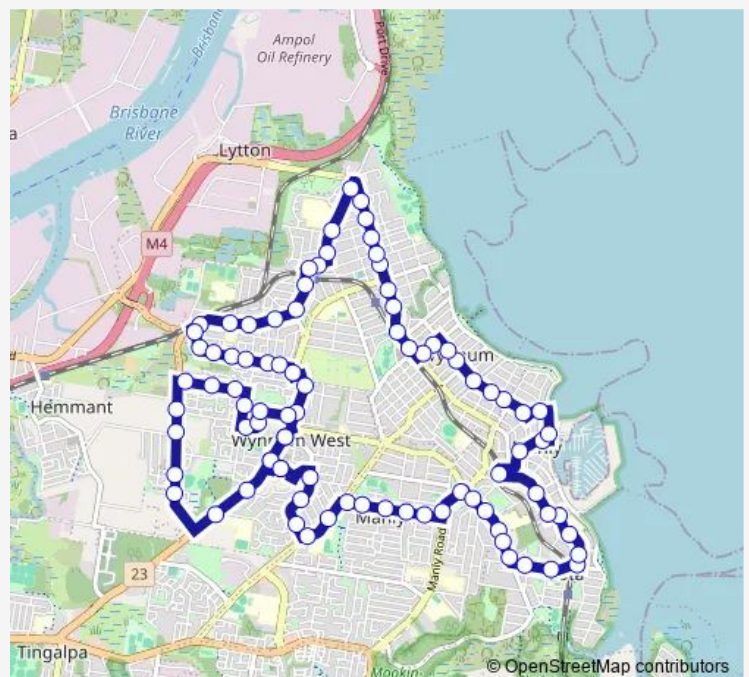

Alexander St at Lota PCYC Stop 78

Route schedule

Wynnum Rd at Wynnum Plaza, stop 58 — Wynnum Rd at Wynnum Plaza, stop 58

Monday 07:22-18:22

Tuesday 07:22-18:22

Wednesday 07:22-18:22

Thursday 07:22-18:22

Friday 07:22-18:22

Saturday 08:25-16:07

Sunday 08:25-16:07

Route info

Direction: Wynnum Rd at Wynnum Plaza, stop 58

Stops: 88

Trip Duration: 1 hour 2 min

224 — Wynnum Loop Anti-Clockwise

MacDonald St near Ernest St, stop 79

Oceana Tce at Lota House, stop 81

Oceana Tce at Britannia Street, stop 82

Ernest St at Parramatta Street, stop 83

Ernest St at St John Vianneys School, stop 84

Manly station, stop 85

Ferguson St at Richard Russell Park, stop 86

Cambridge Pde at Manly Village, stop 87

Royal Esp at Manly Baths, stop 87a

Nelson Pde at Boswell Terrace, stop 88

Kingsley Tce at Nelson Parade, stop 89

Kingsley Tce at Gordon Parade, stop 90

Kingsley Tce at Picton Parade, stop 91