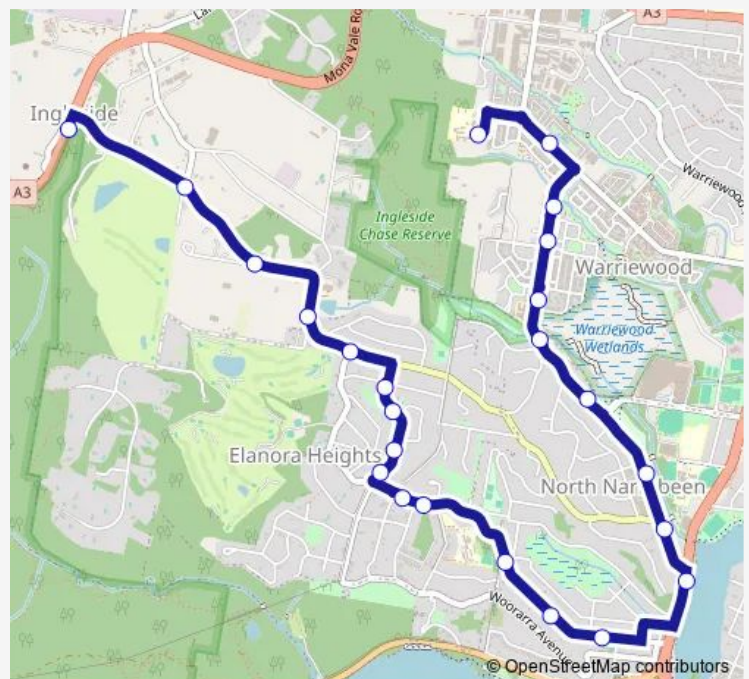

School Bus 224 Mater Maria College to Mona Vale Rd after Powderworks Rd

[Go to website](#)

Direction

Mater Maria College — Mona Vale Rd Opp Bahai Temple

24 stops

[Open route schedule](#)

- Mater Maria College
- Macpherson St Opp Lomandra Way
- Garden St After Macpherson St
- Garden St At Shearwater Dr
- Garden St Opp Opal Seaside Aged Care
- Garden St Opp Irrawong Rd
- Katoa Reserve, Garden St
- Progress Park, Garden St
- Garden St Opp Powderworks Rd
- Pittwater Rd Opp Garden St
- Rickard Rd Opp Venetian Rd
- 95 Rickard Rd
- Anana Rd After Rickard Rd
- Anana Rd After Elanora Rd
- Elanora Rd Before Coolangatta Av
- Kalang Rd After Elanora Rd
- Kalang Rd Opp Allington Cres
- Kalang Rd Opp Elanora Heights Community Centre
- Kalang Rd At St Andrews Gate
- Powderworks Rd At Elanora Rd
- Powderworks Rd At Wilga St

Route schedule

Mater Maria College — Mona Vale Rd Opp Bahai Temple

Monday	15:45
Tuesday	15:45
Wednesday	15:45
Thursday	15:45
Friday	—
Saturday	—
Sunday	—

Route info

Direction: Mater Maria College

Stops: 24

Trip Duration: 0 hour 27 min

224 — Mater Maria College to Mona Vale Rd after Powderworks Rd

Powderworks Rd At Wilson Av

Powderworks Rd Opp Wattle Rd

Mona Vale Rd Opp Bahai Temple

224 School Bus time schedules and route maps are available in an offline PDF at busmaps.com. Use the busmaps.com website to see live bus times, train schedule or subway schedule, and step-by-step directions for all public transit in Sydney