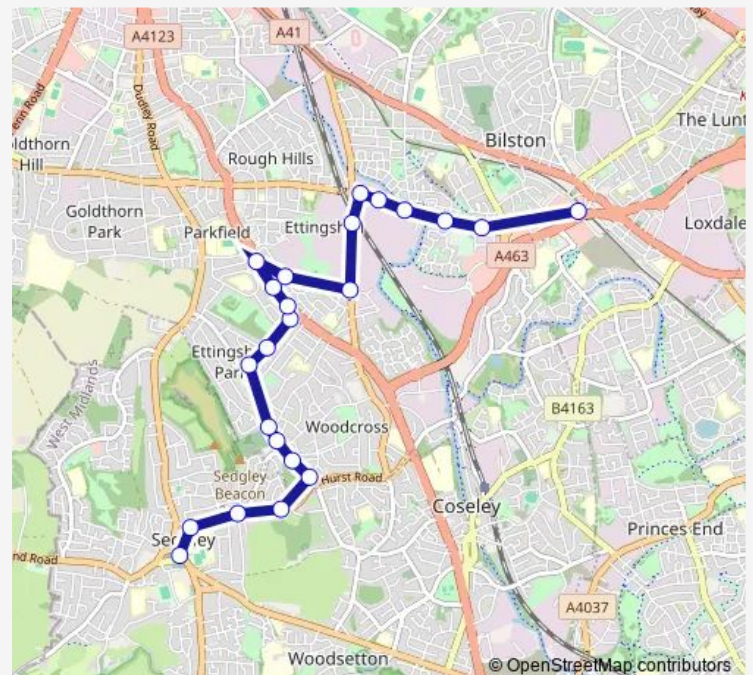

Rockwell Thompson Works

Tarmac Rd

Chem Rd

Route schedule

Market Hall — Bilston Bus Station

Monday 09:15-16:15

Tuesday 09:15-16:15

Wednesday 09:15-16:15

Thursday 09:15-16:15

Friday 09:15-16:15

Saturday 09:15-16:15

Sunday —

Route info

Direction: Market Hall

Stops: 23

Trip Duration: 0 hour 23 min

224 — Sedgley - Bilston via Ettingshall

Hickman Rd

Bilston Bus Station

Direction

Bilston Bus Station — Market Hall

21 stops

[Open route schedule](#)

Bilston Bus Station

Hickman Rd

Chem Rd

Tarmac Rd

Rockwell Thompson Works

Railway Bridge

Lanesfield Drive

Barton Rd

Walton Crescent