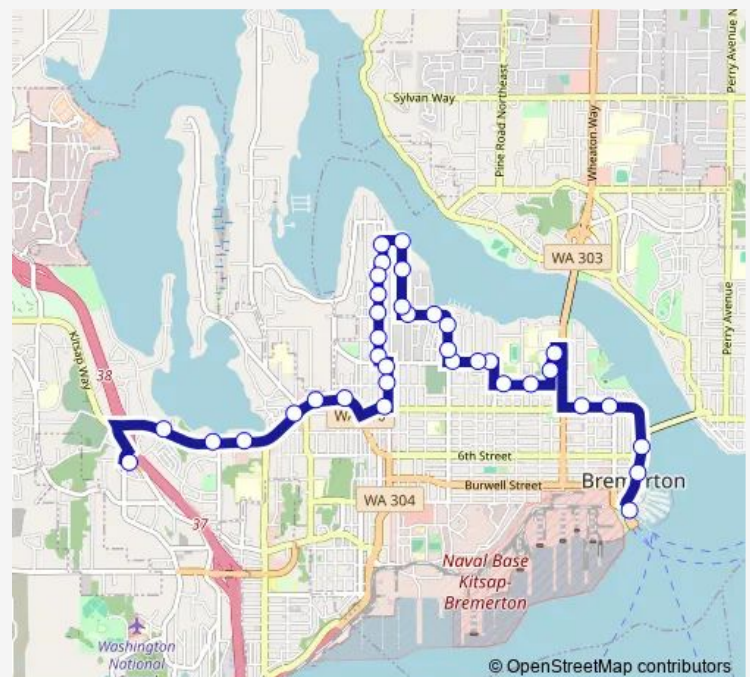

Wycoff at 25th St.

Wycoff at 24th St.

### Route schedule

Bremerton Transportation Center (Btc) — West Bremerton Transit Center (Wbtc)

Monday 07:30-18:35

Tuesday 07:30-18:35

Wednesday 07:30-18:35

Thursday 07:30-18:35

Friday 07:30-18:35

Saturday 10:30-17:30

### Route info

Direction: Bremerton Transportation Center (Btc)

Stops: 36

Trip Duration: 0 hour 30 min

224 — Olympic College

Wycoff Midblock (2137)

Wycoff at 21st St.

Wycoff at 19th St.

Kitsap Way at Pershing

Kitsap Way at Oyster Bay

Kitsap Way at Ostrich Bay Ave.

West Bremerton Transit Center (Wbtc)