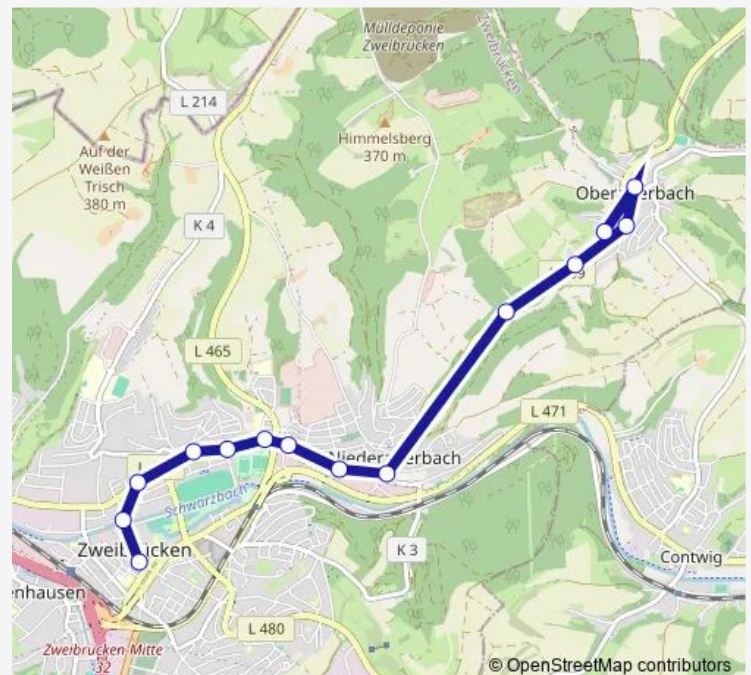

Friday —

Saturday 08:00-19:00

Sunday 13:00-19:00

Route info

Direction: Zweibrücken, Zob

Stops: 14

Trip Duration: 0 hour 14 min

Direction

Oberauerbach, Wolf — Zweibrücken, Zob

16 stops

[Open route schedule](#)

Oberauerbach, Wolf

Oberauerbach, Altes Denkmal

Oberauerbach, Tannenblick

Niederauerbach, C.-Pöhlm.-Str.

Niederauerbach, Wiesbachbrücke

08:15-19:15

Sunday

13:15-19:15

Route info

Direction: Oberauerbach, Wolf

Stops: 16

Trip Duration: 0 hour 15 min

Direction

Route schedule

Niederauerbach, Otterstein — Zweibrücken, Zob

Monday	—
Tuesday	—
Wednesday	—
Thursday	—
Friday	—
Saturday	05:40
Sunday	—

Route info

Direction: Niederauerbach, Otterstein

Stops: 13

Trip Duration: 0 hour 12 min