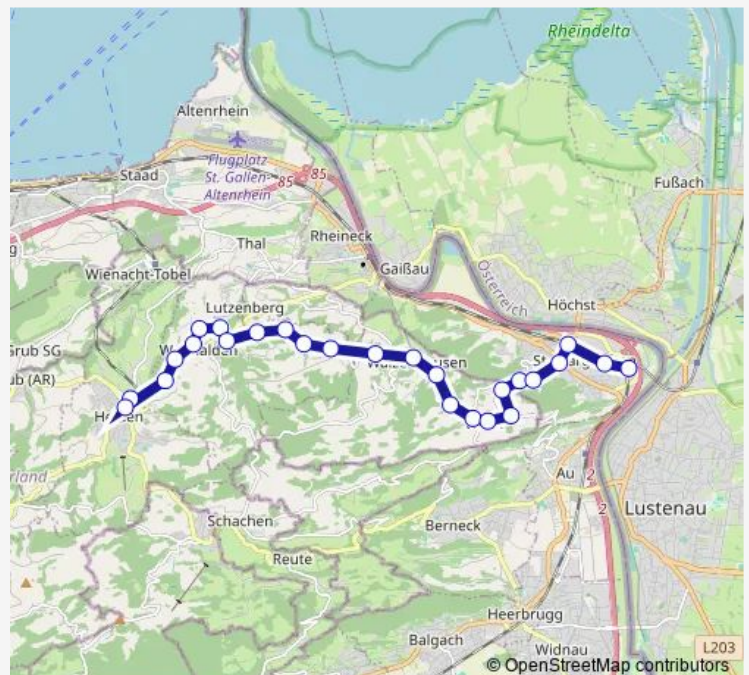

### Route schedule

St. Margrethen SG, Bahnhof — Heiden, Post

Monday 06:49-08:49

Tuesday 06:49-08:49

Wednesday 06:49-08:49

Thursday 06:49-08:49

Friday —

Saturday —

### Route info

Direction: St. Margrethen SG, Bahnhof

Stops: 25

Trip Duration: 0 hour 32 min

224

BusMaps

Wolfhalden, Luchten

Wolfhalden, Wüschbach