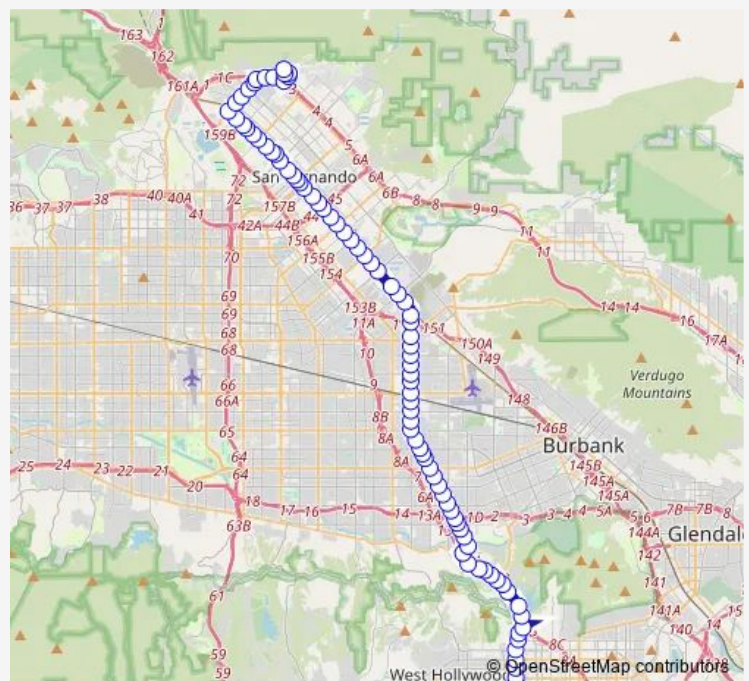

Lankershim / James Stewart

Lankershim / Aqua Vista

Lankershim / Whipple

Route schedule

Santa Monica / Highland Layover — Olive View Medical Center

Monday 03:50-02:50⁺¹

Tuesday 03:50-02:50⁺¹

Wednesday 03:50-02:50⁺¹

Thursday 03:50-02:50⁺¹

Friday 03:50-02:50⁺¹

Saturday 03:50-02:50⁺¹

Sunday 03:50-02:50⁺¹

Route info

Direction: Santa Monica / Highland Layover

Stops: 87

Trip Duration: 1 hour 16 min

224 — Metro Local Line

Lankershim / Moorpark

Lankershim / Riverside

Lankershim / Kling

Lankershim / Vineland

Lankershim / Hesby

Lankershim / Magnolia

Lankershim / Chandler