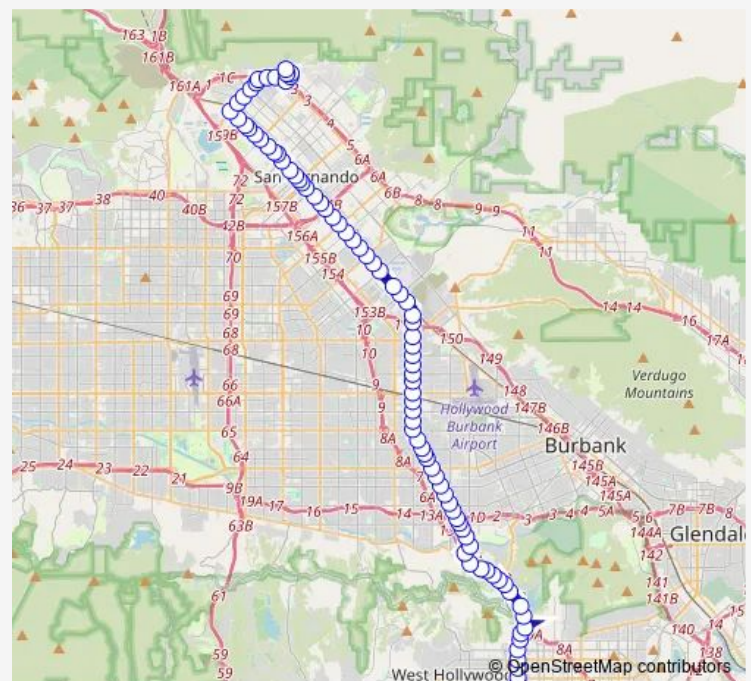

Lankershim / James Stewart

Lankershim / Aqua Vista

Lankershim / Whipple

Route schedule

Santa Monica / Highland Layover — Olive View Medical Center

Monday 03:50-02:50⁺¹

Tuesday 03:50-02:50⁺¹

Wednesday 03:50-02:50⁺¹

Thursday 03:50-02:50⁺¹

Friday 03:50-02:50⁺¹

Saturday 03:50-02:50⁺¹

Sunday 03:50-02:50⁺¹

Route info

Direction: Santa Monica / Highland Layover

Stops: 87

Trip Duration: 1 hour 15 min

224 — Metro Local Line

Lankershim / Moorpark

Lankershim / Riverside

Lankershim / Kling

Lankershim / Vineland

Lankershim / Hesby

Lankershim / Magnolia

Lankershim / Chandler