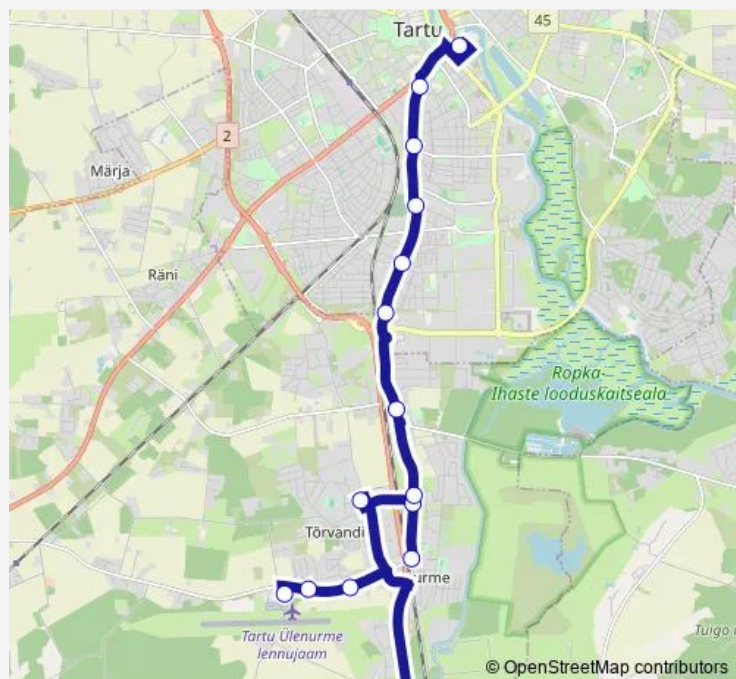

### Route schedule

Reola — Tartu bussijaam

Monday	17:00
Tuesday	17:00
Wednesday	17:00
Thursday	17:00
Friday	17:00
Saturday	—
Sunday	—

### Route info

Direction: Reola

Stops: 15

Trip Duration: 0 hour 35 min

224 Bus time schedules and route maps are available in an offline PDF at [busmaps.com](https://busmaps.com). Use the [busmaps.com](https://busmaps.com) website to see live bus times, train schedule or subway schedule, and step-by-step directions for all public transit in Tartu