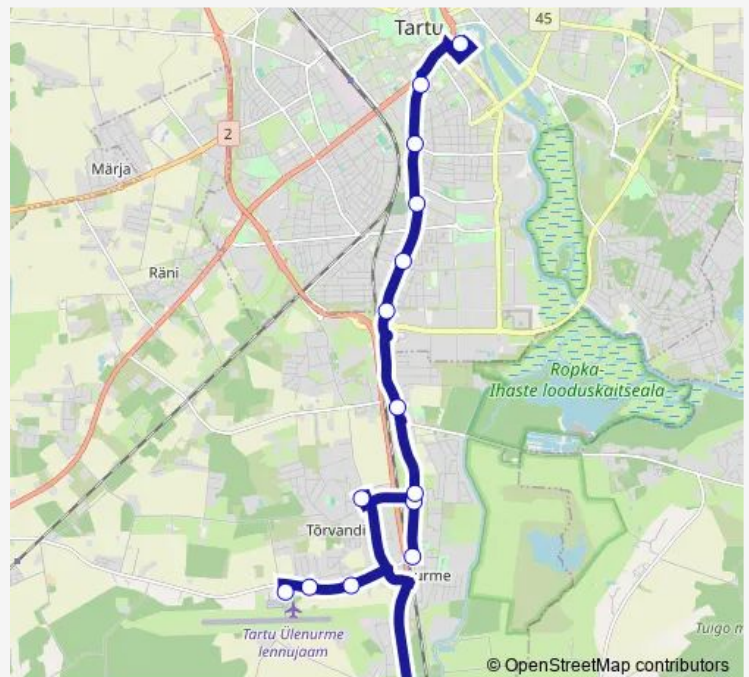

Bus 224 Reola - Tõrvandi - Tartu

[Go to website](#)

Direction

Reola — Tartu bussijaam

15 stops

[Open route schedule](#)

Reola

Küla

Aianduse

Rahu

Kastani

Riiamäe

Tartu bussijaam

Route schedule

Reola — Tartu bussijaam

Monday	17:00
Tuesday	17:00
Wednesday	17:00
Thursday	17:00
Friday	17:00
Saturday	—
Sunday	—

Route info

Direction: Reola

Stops: 15

Trip Duration: 0 hour 35 min

224 Bus time schedules and route maps are available in an offline PDF at busmaps.com. Use the busmaps.com website to see live bus times, train schedule or subway schedule, and step-by-step directions for all public transit in Tartu