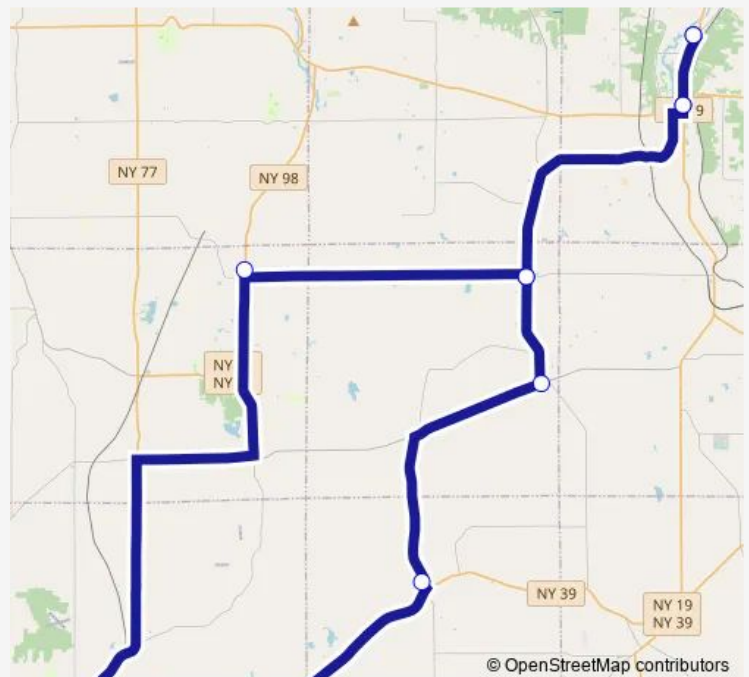

Bus 224 Arcade/Bliss/N.Java/Hermitage/Warsaw

[Go to website](#)

Direction

Walmart Warsaw — Walmart Warsaw

10 stops

[Open route schedule](#)

Walmart Warsaw

Wyoming County Courthouse

Route schedule

Walmart Warsaw — Walmart Warsaw

Monday 08:00-12:00

Tuesday 08:00-12:00

Wednesday 08:00-12:00

Thursday 08:00-12:00

Friday 08:00-12:00

Saturday —

Sunday —

Route info

Direction: Walmart Warsaw

Stops: 10

Trip Duration: 2 hour 10 min

■ 224 — Arcade/Bliss/N.Java/Hermitage/Warsaw

Direction

Walmart Warsaw — Walmart Warsaw

10 stops

[Open route schedule](#)

Walmart Warsaw

Wyoming County Courthouse

Wethersfield Rd & Hermitage Rd

Java Country Store

Arcade Municipal Lot

Eagle Library