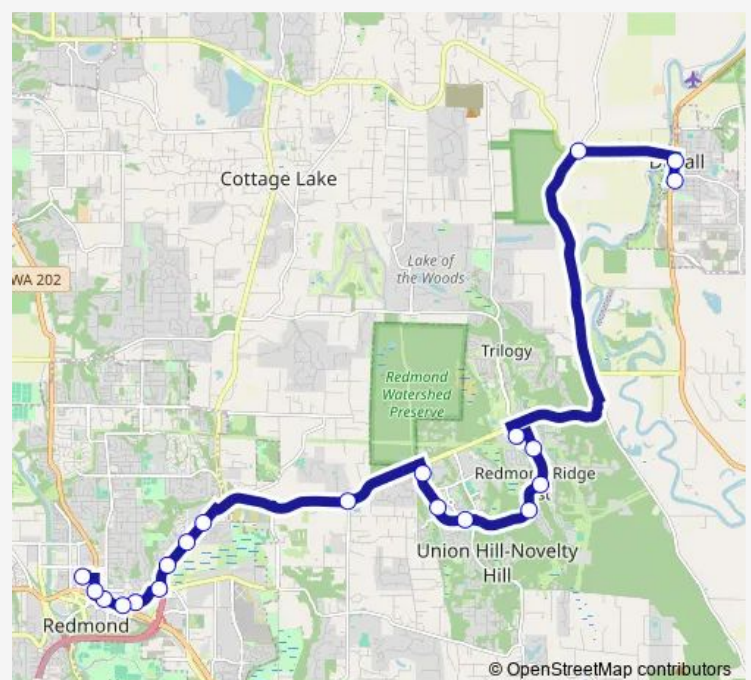

Avondale Way NE & 170th Pl Ne

Avondale Way NE & NE Redmond Way

Redmond Way & 166th Ave Ne

164th Ave NE & NE 80th St

Redmond Transit Center - Bay 5

Route schedule

Brown Ave NE & NE Richardson St — Redmond Transit Center - Bay 5

Monday 04:54-19:55

Tuesday 04:54-19:55

Wednesday —

Thursday 04:54-19:55

Friday 04:54-19:55

Saturday —

Sunday —

Route info

Direction: Brown Ave NE & NE Richardson St

Stops: 20

Trip Duration: 0 hour 35 min

224

Direction

Redmond Transit Center - Bay 5 — Brown Ave NE & NE Richardson St

20 stops

[Open route schedule](#)