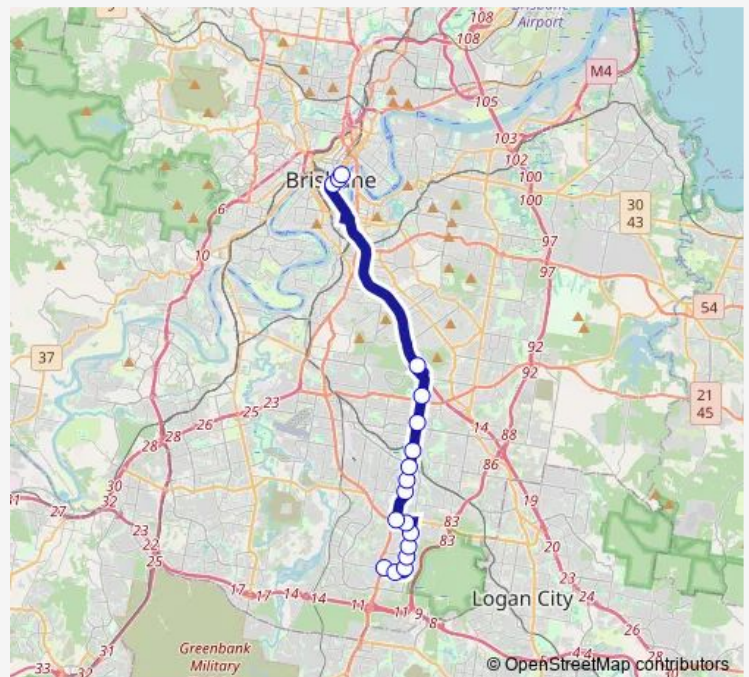

Bus P151 Calamvale - City Pre-Paid Rocket

[Go to website](#)

Direction

Honeysuckle Way at Sunflower — Creek Street Stop 148 at Riverside Centre

18 stops

[Open route schedule](#)

- Honeysuckle Way at Sunflower
- Honeysuckle Way at Calamvale
- Gowan Rd at The Parks
- Gowan Rd at Parkside
- Gowan Rd at Pennant Hills
- Gowan Rd at Calam North, stop 35
- Compton Rd near Chateau St, stop 25
- Calam Rd near Lear St
- Pinelands Rd at Hellawell
- Pinelands Rd at Barney Street, stop 70/71
- Pinelands
- Mains Rd at Altandi, stop 68
- Mains Rd at Sunnybank
- Mains Road park 'n' ride
- Griffith University station, platform 1
- Elizabeth Street Stop 81 near George St
- Elizabeth Street Stop 84 near Edward St
- Creek Street Stop 148 at Riverside Centre

Route schedule

Honeysuckle Way at Sunflower — Creek Street Stop 148 at Riverside Centre

Monday	06:51-07:51
Tuesday	06:51-07:51
Wednesday	06:51-07:51
Thursday	06:51-07:51
Friday	06:51-07:51
Saturday	—
Sunday	—

Route info

Direction: Honeysuckle Way at Sunflower

Stops: 18

Trip Duration: 0 hour 45 min

■ P151 — Calamvale - City Pre-Paid Rocket

Direction

Creek Street Stop 148 at Riverside Centre — Honeysuckle Way at Sunflower

18 stops

[Open route schedule](#)

Creek Street Stop 148 at Riverside Centre

Mary Street Stop 50 near Albert St

Griffith University station, platform 2

Mains Road park 'n' ride

Mains Rd at Sunnybank

Mains Rd at Altandi, stop 68