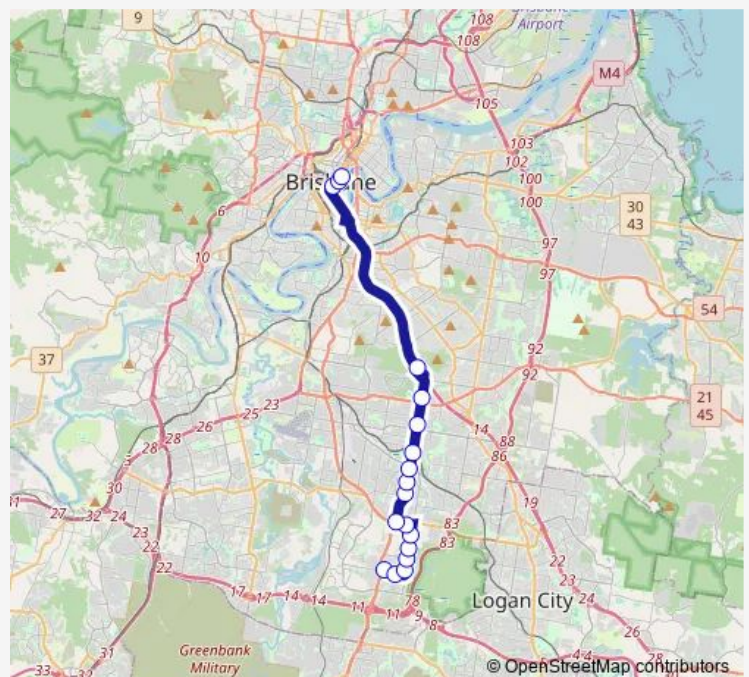

Elizabeth Street Stop 84 near Edward St

Creek Street Stop 148 at Riverside Centre

**Route schedule**

Honeysuckle Way at Sunflower — Creek Street Stop 148 at Riverside Centre

Monday 06:51-07:51

Tuesday 06:51-07:51

Wednesday 06:51-07:51

Thursday 06:51-07:51

Friday 06:51-07:51

Saturday —

Sunday —

**Route info**

Direction: Honeysuckle Way at Sunflower

Stops: 18

Trip Duration: 0 hour 51 min

**P151 — Calamvale - City Pre-Paid Rocket**

## Direction

Creek Street Stop 148 at Riverside Centre — Honeysuckle Way at Sunflower

18 stops

[Open route schedule](#)

Creek Street Stop 148 at Riverside Centre

Mary Street Stop 50 near Albert St

Griffith University station, platform 2