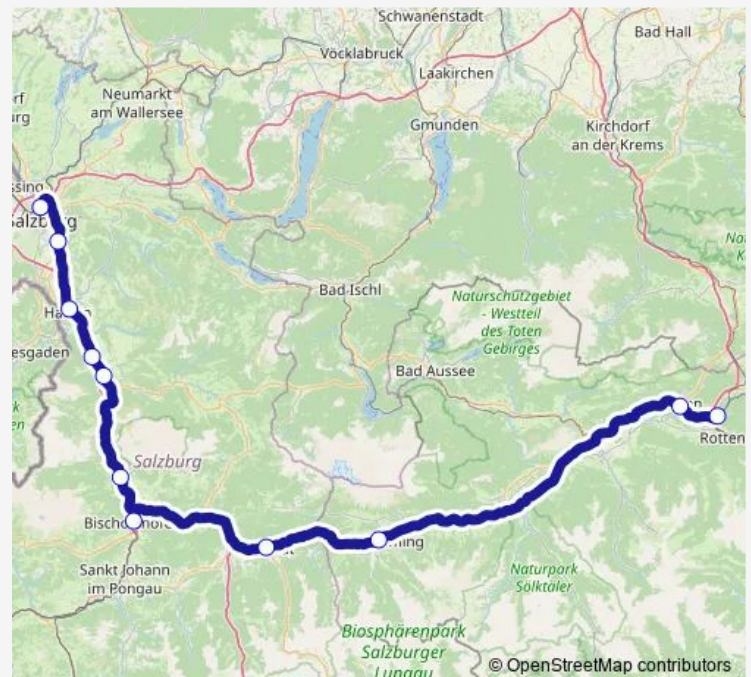

Saturday 19:53

Sunday —

Route info

Direction: Selzthal Bahnhof

Stops: 11

Trip Duration: 2 hour 51 min

■ A17

Direction