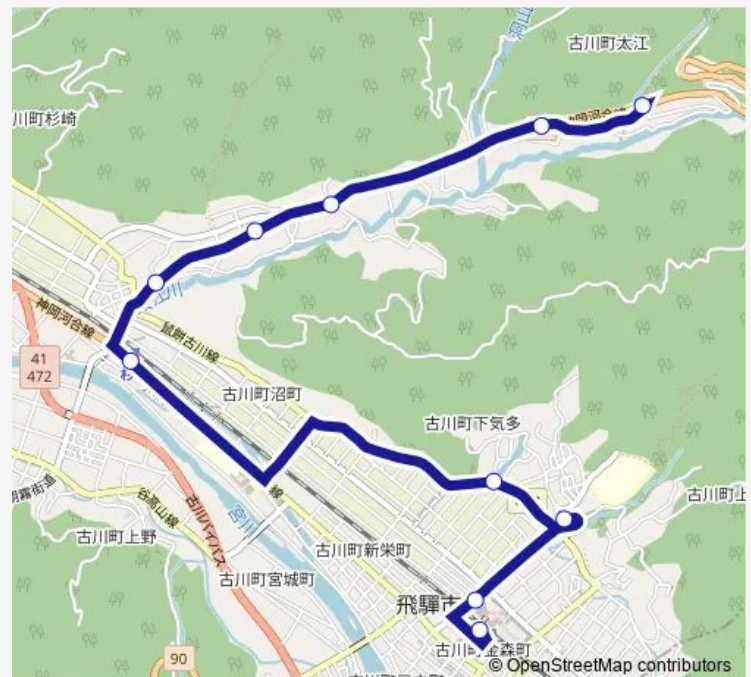

Route schedule

太江上野中 — 飛驒古川駅

Monday 07:45-16:38

Tuesday 07:45-16:38

Wednesday 07:45-16:38

Thursday 07:45-16:38

Friday 07:45-16:38

Saturday —

Sunday —

Route info

Direction: 太江上野中

Stops: 10

Trip Duration: 0 hour 18 min

O22ひだまる 太江線

BusMaps

Direction

浄慶寺前

太江公民館

太江火の見

太江上野中

太江下野中

Route schedule

飛騨古川駅 — 太江下野中

Monday	12:10-16:20
Tuesday	12:10-16:20
Wednesday	12:10-16:20
Thursday	12:10-16:20
Friday	12:10-16:20
Saturday	—
Sunday	—

Route info

Direction: 飛騨古川駅

Stops: 10

Trip Duration: 0 hour 19 min

O22ひだまる 太江線 Bus time schedules and route maps are available in an offline PDF at busmaps.com. Use the busmaps.com website to see live bus times, train schedule or subway schedule, and step-by-step directions for all public transit in Takayama