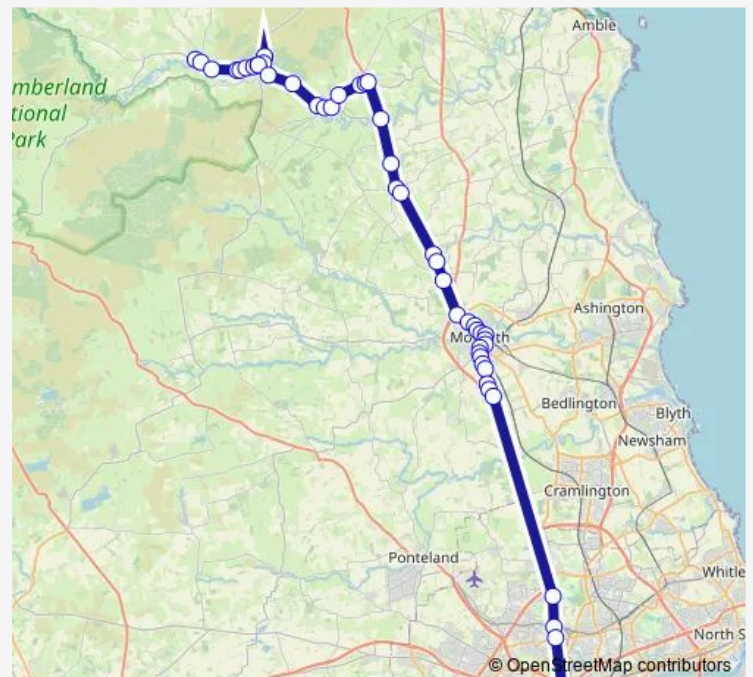

### Route schedule

Haymarket Bus Station — Three Wheat Heads

Monday 06:45-18:58

Tuesday 06:45-18:38

Wednesday 06:45-18:38

Thursday 06:45-18:58

Friday 06:45-18:58

Saturday 09:00-18:38

### Route info

Direction: Haymarket Bus Station

Stops: 47

Trip Duration: 1 hour 21 min

■ X14 — Newcastle - Morpeth

Herons Close

Whitegates

Green

## Route schedule

Three Wheat Heads — Haymarket Bus Station

Monday 06:39-19:09

---

Tuesday 06:39-19:09

---

Wednesday 06:39-19:09

---

## Route info

Direction: Three Wheat Heads

Stops: 49

Trip Duration: 1 hour 22 min

Hérons Close

Espley Hall Road End

Garden Centre

A192-Fairmoor