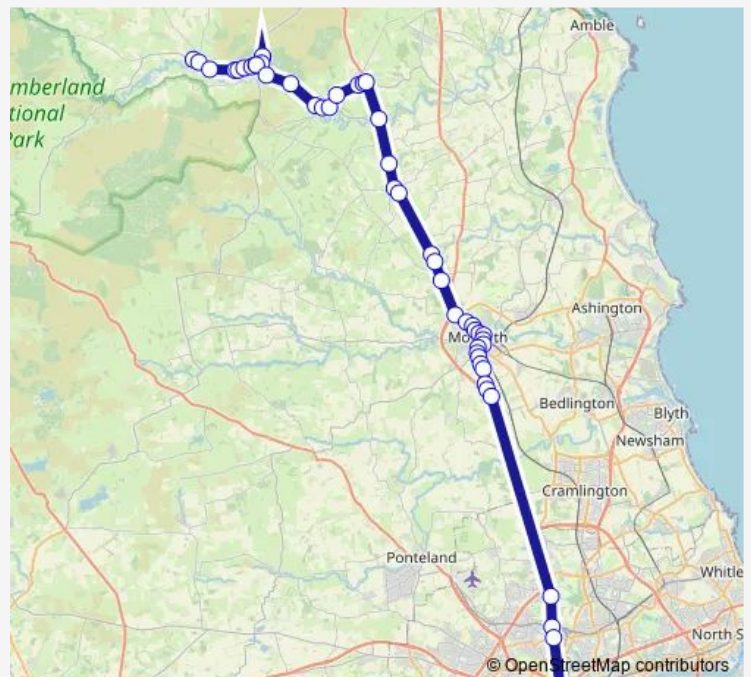

### Route schedule

Haymarket Bus Station — Three Wheat Heads

Monday 06:45-18:58

Tuesday 06:45-18:38

Wednesday 06:45-18:58

Thursday 06:45-18:58

Friday 06:45-18:58

Saturday 09:00-18:38

### Route info

Direction: Haymarket Bus Station

Stops: 47

Trip Duration: 1 hour 21 min

■ X14 — Newcastle - Morpeth

Herons Close

Whitegates

Green

## Route schedule

Three Wheat Heads — Haymarket Bus Station

Monday 06:39-19:09

---

Tuesday 06:39-19:09

---

Wednesday 06:39-19:09

---

## Route info

Direction: Three Wheat Heads

Stops: 49

Trip Duration: 1 hour 22 min

Hérons Close

Espley Hall Road End

Garden Centre

A192-Fairmoor