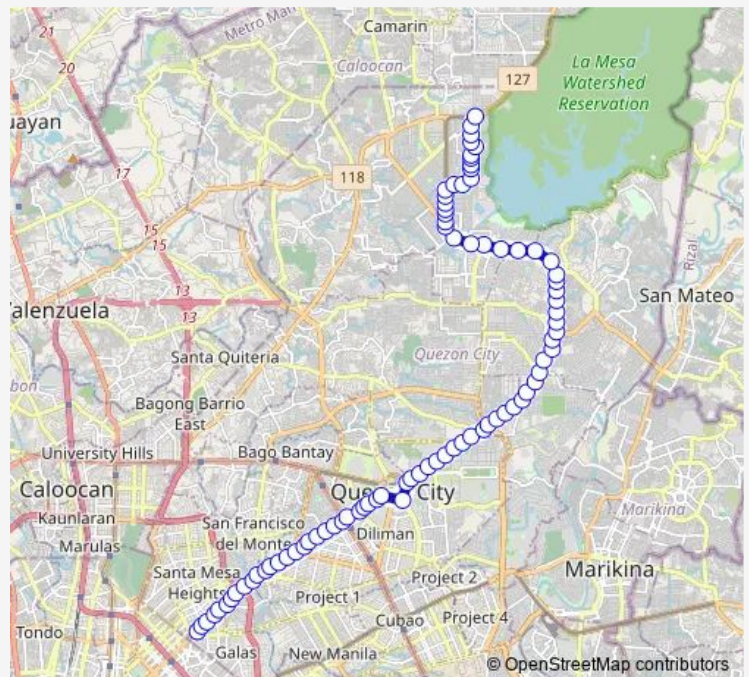

### Direction

Apo / Quezon Avenue Intersection, Quezon City — Quirino Highway / St James Intersection, Calcoocan City

83 stops

[Open route schedule](#)

Apo / Quezon Avenue Intersection, Quezon City

Quezon Avenue / D Tuazon Intersection, Quezon City

Quezon Avenue, Quezon City

### Route schedule

Apo / Quezon Avenue Intersection, Quezon City — Quirino Highway / St James Intersection, Calcoocan City

Monday 00:00

Tuesday 00:00

Wednesday 00:00

Thursday 00:00

Friday 00:00

Saturday 00:00

### Route info

Direction: Apo / Quezon Avenue Intersection, Quezon City

Stops: 83

Trip Duration: 1 hour 41 min

■ Lagro - Welcome Rotonda via Quezon Ave.

Quezon Avenue, Quezon City

Quezon Avenue / Sgt. Esguerra Intersection, Quezon City