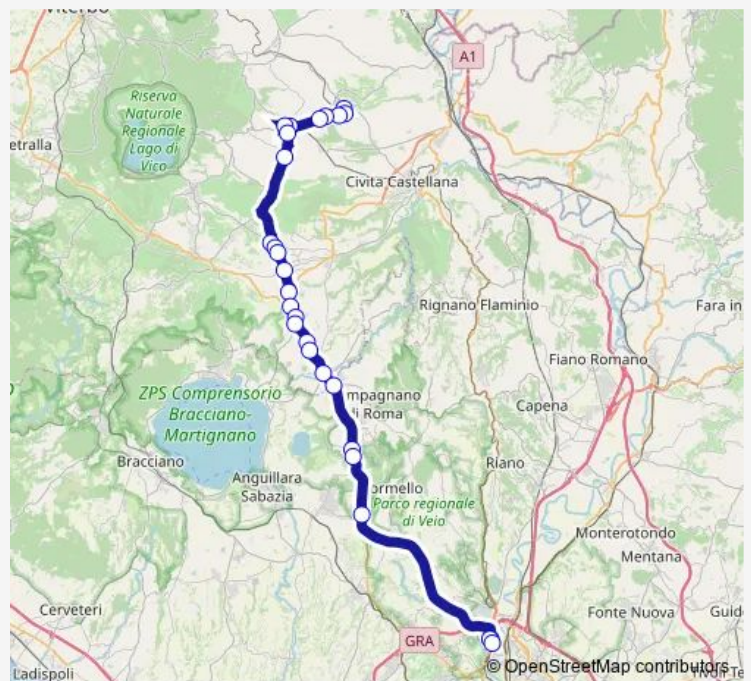

### Route schedule

Corchiano | Via Civita Via Roma # f1856 — Roma | Saxa Rubra (Arrivi) # f1494

Monday 05:50-15:20

Tuesday 05:50-15:20

Wednesday 05:50-15:20

Thursday 05:50-15:20

Friday 05:50-15:20

Saturday 05:50-15:40

### Route info

Direction: Corchiano | Via Civita Via Roma # f1856

Stops: 27

Trip Duration: 1 hour 0 min

Corchiano - Roma Saxa Rubra # Cc518a

Campagnano | Via Cassia (Poggio Ellera) # f1606

Campagnano | Via Cassia Str. Campana # f1607