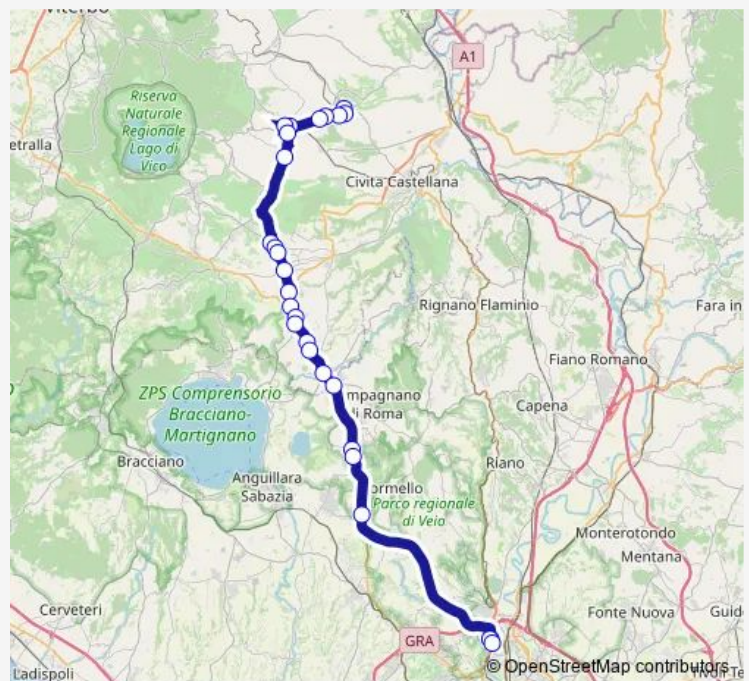

Wednesday 05:50-15:20

Thursday 05:50-15:20

Friday 05:50-15:20

Saturday 05:50-15:40

Sunday —

Route info

Direction: Corchiano | Via Civita Via Roma # f1856

Stops: 27

Trip Duration: 1 hour 5 min

Corchiano - Roma Saxa Rubra # Cc518a

Campagnano | Via Cassia (Poggio Ellera) # f1606

Campagnano | Via Cassia Str. Campana # f1607

Formello | Via Cassia (Le Rughe) # f1610

Roma | Via Flaminia (GRA) # f1492