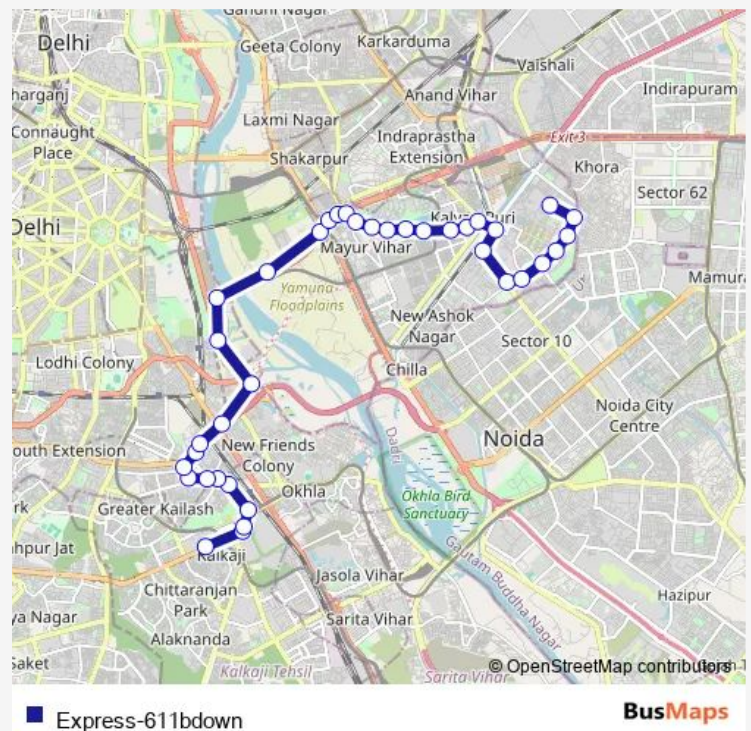

Thursday 05:00-20:01

Friday 05:00-20:01

Saturday 05:00-20:01

Sunday 05:00-20:01

Route info

Direction: Nehru Place Terminal

Stops: 37

Trip Duration: 1 hour 18 min