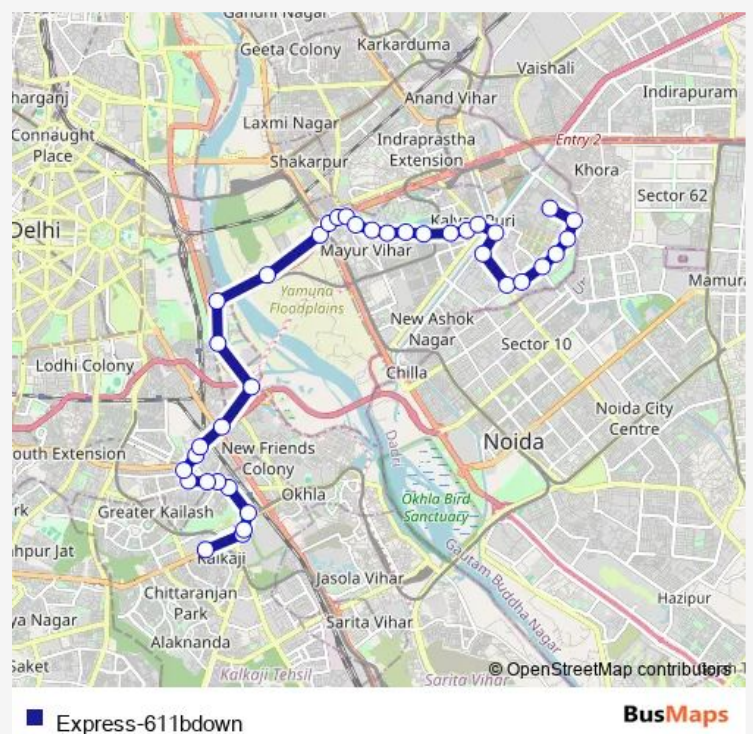

Thursday 05:00-20:01

Friday 05:00-20:01

Saturday 05:00-20:01

Sunday 05:00-20:01

Route info

Direction: Nehru Place Terminal

Stops: 37

Trip Duration: 1 hour 18 min