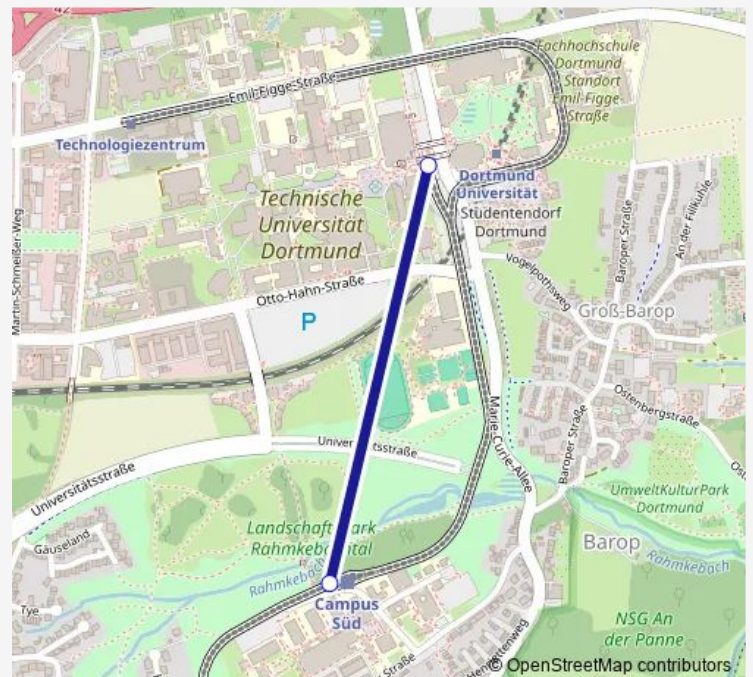

Monorail HB2 Campus Nord - Campus Süd

[Go to website](#)

Direction

Dortmund Campus Nord — Dortmund Campus Süd

2 stops

[Open route schedule](#)

Dortmund Campus Nord

Dortmund Campus Süd

Route schedule

Dortmund Campus Nord — Dortmund Campus Süd

Monday	06:21-18:56
Tuesday	06:21-18:56
Wednesday	06:21-18:56
Thursday	06:21-18:56
Friday	06:21-18:56
Saturday	—
Sunday	—

Route info

Direction: Dortmund Campus Nord

Stops: 2

Trip Duration: 0 hour 2 min

HB2 — Campus Nord - Campus Süd

Direction

Dortmund Campus Süd — Dortmund Campus Nord

2 stops

[Open route schedule](#)

Dortmund Campus Süd

Dortmund Campus Nord

Route schedule

Dortmund Campus Süd — Dortmund Campus Nord

Monday	06:23-18:58
Tuesday	06:23-18:58
Wednesday	06:23-18:58
Thursday	06:23-18:58
Friday	06:23-18:58
Saturday	—
Sunday	—

Route info