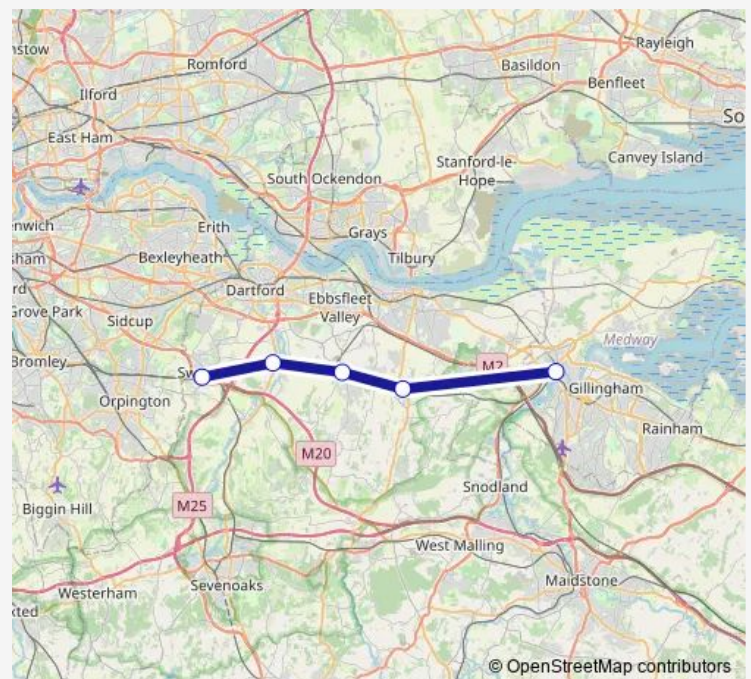

### Direction

Swanley — Strood

5 stops

[Open route schedule](#)

Swanley

Farningham Road

Longfield

Meopham

### Route schedule

Swanley — Strood

Monday	00:22
Tuesday	—
Wednesday	—
Thursday	—
Friday	—
Saturday	—
Sunday	08:07-00:22 <sup>+1</sup>

### Route info

Direction: Swanley

Stops: 5

Trip Duration: 1 hour 3 min

Se:Say->Soo Rail Replacement Bus Service time schedules and route maps are available in an offline PDF at busmaps.com. Use the busmaps.com website to see live bus times, train schedule or subway schedule, and step-by-step directions for all public transit in Rochester