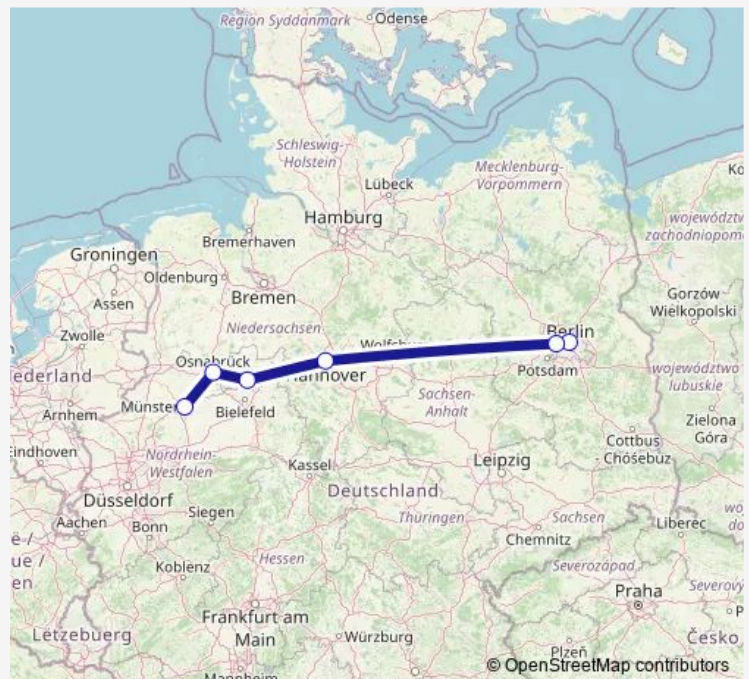

Direction

Berlin Ostbahnhof — Münster(Westf)Hbf

7 stops

[Open route schedule](#)

Berlin Ostbahnhof

Berlin Central Station (Flixtrain)

Berlin-Spandau

Hannover Hbf

Bünde(Westf)

Osnabrück Hbf

Münster(Westf)Hbf

Route schedule

Berlin Ostbahnhof — Münster(Westf)Hbf

Monday	—
Tuesday	—
Wednesday	19:53
Thursday	—
Friday	19:53
Saturday	—
Sunday	19:53

Route info

Direction: Berlin Ostbahnhof

Stops: 7

Trip Duration: 3 hour 40 min

Direction

Berlin Ostbahnhof — Münster(Westf)Hbf

7 stops

[Open route schedule](#)

Berlin Ostbahnhof

Berlin Central Station (Flixtrain)

Route info

Direction: Berlin Ostbahnhof

Stops: 7

Trip Duration: 3 hour 55 min

Direction

Berlin Gesundbrunnen — Münster(Westf)Hbf

6 stops

[Open route schedule](#)