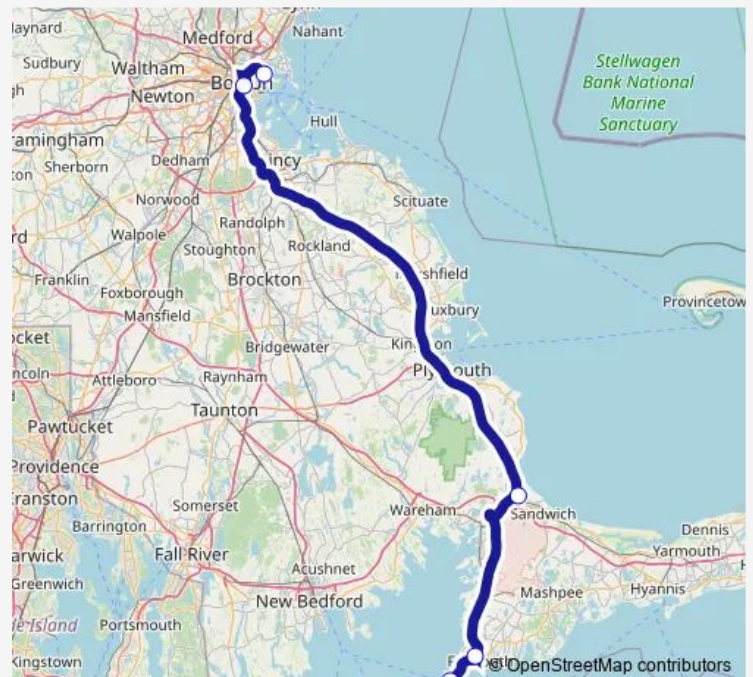

### Direction

Logan International Airport — Woods Hole Terminal

5 stops

[Open route schedule](#)

Logan International Airport

South Station Transp. Ctr

Park & Ride, Exit 1A/B - Jct. US 6

Falmouth Station

Woods Hole Terminal

### Route schedule

Logan International Airport — Woods Hole Terminal

Monday 09:00-16:00

Tuesday 09:00-16:00

Wednesday 09:00-16:00

Thursday 09:00-16:00

Friday 09:00-16:00

Saturday 09:00-16:00

### Route info

Direction: Logan International Airport

Stops: 5

Trip Duration: 2 hour 15 min

Woods Hole to Boston/Logan Airport

**Direction**

Woods Hole Terminal — Logan International Airport

4 stops