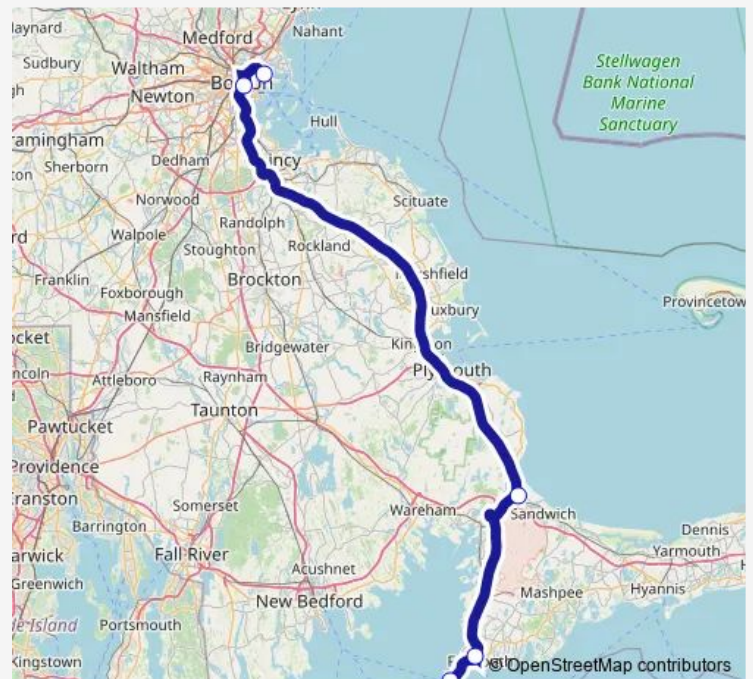

Bus Woods Hole to Boston/Logan Airport

[Go to website](#)

Direction

Logan International Airport — Woods Hole Terminal

5 stops

[Open route schedule](#)

Logan International Airport

South Station Transp. Ctr

Park & Ride, Exit 1A/B - Jct. US 6

Falmouth Station

Woods Hole Terminal

Route schedule

Logan International Airport — Woods Hole Terminal

Monday 09:00-16:00

Tuesday 09:00-16:00

Wednesday 09:00-16:00

Thursday 09:00-16:00

Friday 09:00-16:00

Saturday 09:00-16:00

Sunday 09:00-16:00

Route info

Direction: Logan International Airport

Stops: 5

Trip Duration: 2 hour 15 min

Woods Hole to Boston/Logan Airport

Direction

Woods Hole Terminal — Logan International Airport

4 stops

[Open route schedule](#)

Woods Hole Terminal

Falmouth Station

South Station Transp. Ctr