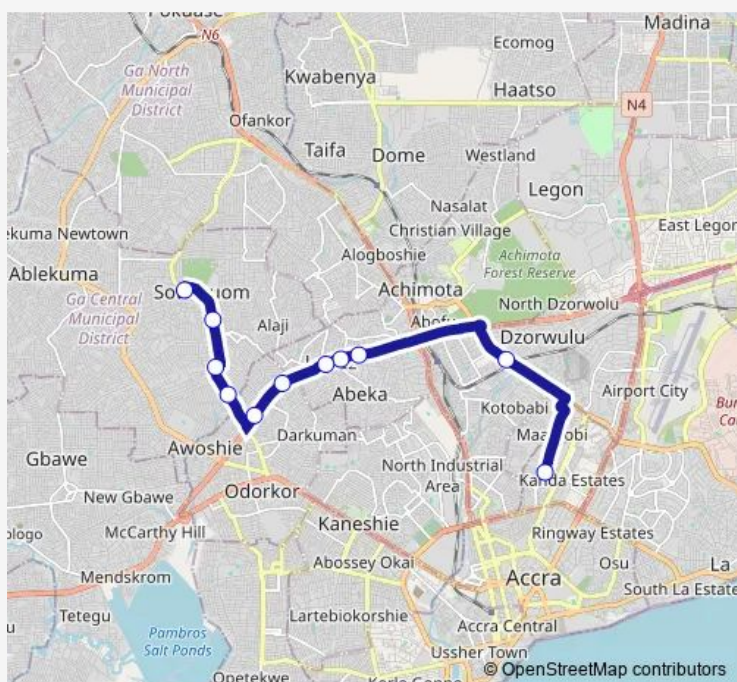

### Direction

Terminal Nima Overhead Station — Terminal Sowutuom Station

11 stops

[Open route schedule](#)

Terminal Nima Overhead Station

Dzorwulu Junction

Mambolino

Abeka Lapaz Station

Ablekuma Station

Kata

Kwashieman 402

Blue Kiosk 409

Santa Maria

Chop Bar 999

Terminal Sowutuom Station

### Route schedule

Terminal Nima Overhead Station — Terminal Sowutuom Station

Monday 12:46

Tuesday 12:46

Wednesday 12:46

Thursday 12:46

Friday 12:46

Saturday 12:46

### Route info

Direction: Terminal Nima Overhead Station

Stops: 11

Trip Duration: 1 hour 4 min

409a — Nima Overhead Station to Sowutuom Station

409a Bus time schedules and route maps are available in an offline PDF at [busmaps.com](https://busmaps.com). Use the [busmaps.com](https://busmaps.com) website to see live bus times, train schedule or subway schedule, and step-by-step directions for all public transit in Accra