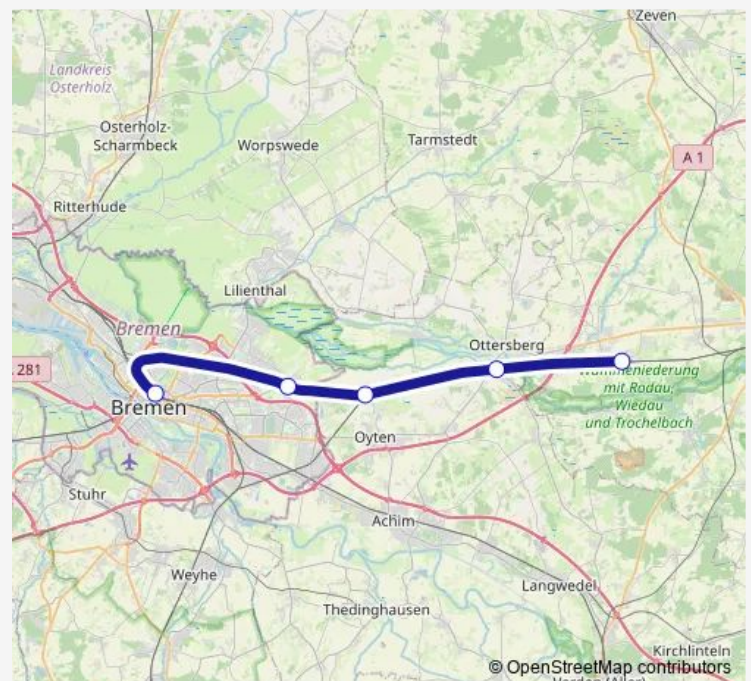

### Direction

Bremen Hbf — Sottrum(Kr Rotenburg)

5 stops

[Open route schedule](#)

Bremen Hbf

Bremen-Oberneuland

Sagehorn

Ottersberg(b Bremen)

### Route schedule

Bremen Hbf — Sottrum(Kr Rotenburg)

|           |             |
|-----------|-------------|
| Monday    | —           |
| Tuesday   | —           |
| Wednesday | —           |
| Thursday  | —           |
| Friday    | 21:52-22:10 |
| Saturday  | —           |
| Sunday    | —           |

### Route info

Direction: Bremen Hbf

Stops: 5

Trip Duration: 1 hour 13 min

**Direction**

Rotenburg(Wümme) — Sottrum(Kr Rotenburg)

2 stops

[Open route schedule](#)

## Route info

Direction: Rotenburg(Wümme)

Stops: 2

Trip Duration: 0 hour 16 min

Bsv Rail time schedules and route maps are available in an offline PDF at busmaps.com. Use the busmaps.com website to see live bus times, train schedule or subway schedule, and step-by-step directions for all public transit in Bremen