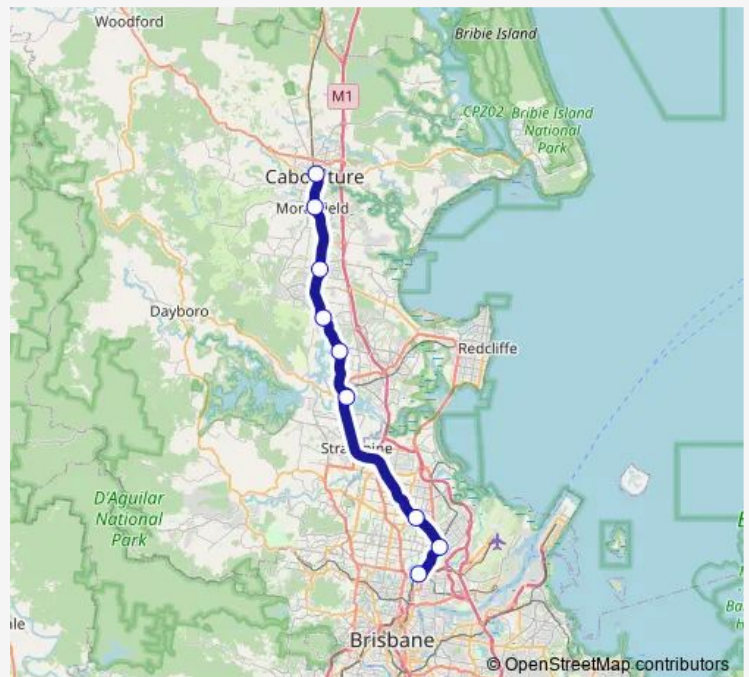

Rail CACA Caboolture line - Caboolture line

[Go to website](#)

Direction

Eagle Junction station, platform 2 — Caboolture station, platform 3

9 stops

[Open route schedule](#)

Eagle Junction station, platform 2

Northgate station, platform 2

Geebung station, platform 3

Petrie station, platform 2

Dakabin station, platform 2

Narangba station, platform 3

Burpengary station, platform 2

Morayfield station, platform 2

Caboolture station, platform 3

Route schedule

Eagle Junction station, platform 2 — Caboolture station, platform 3

Monday	—
Tuesday	—
Wednesday	—
Thursday	—
Friday	—
Saturday	18:16-01:16 ⁺¹
Sunday	—

Route info

Direction: Eagle Junction station, platform 2

Stops: 9

Trip Duration: 0 hour 41 min

Direction

Eagle Junction station, platform 2 — Caboolture station, platform 3

9 stops

[Open route schedule](#)

Eagle Junction station, platform 2

Northgate station, platform 2