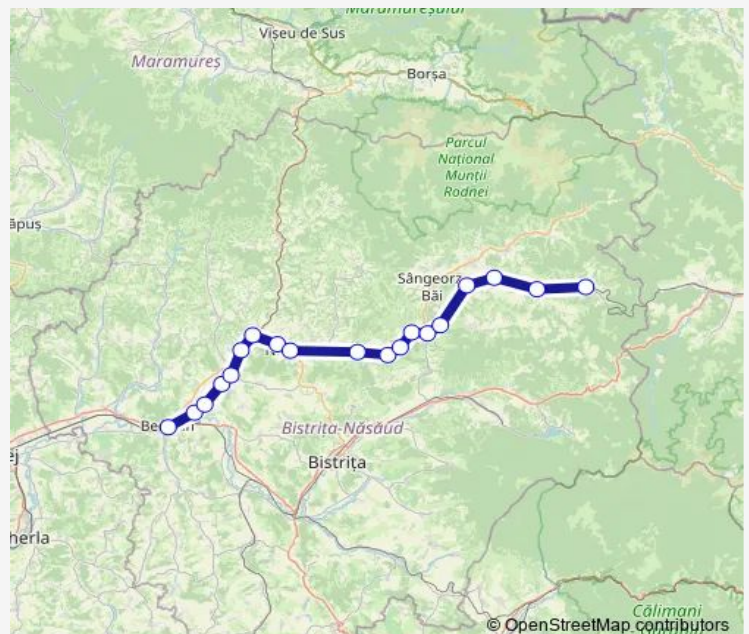

Podereia Feldrului h.

Ilva Mică

Strâmba h.

Leșu Ilvei Hm.

Poiana Ilvei

Măgura Ilvei Hm.

Ilva Mare Hm.

Lunca Ilvei

Route schedule

Beclean pe Someș — Lunca Ilvei

Monday 20:20

Tuesday 20:20

Wednesday 20:20

Thursday 20:20

Friday 20:20

Saturday 20:20

Sunday 20:20

Route info

Direction: Beclean pe Someș

Stops: 19

Trip Duration: 2 hour 3 min

R: Beclean pe Someș - Lunca Ilvei Rail time schedules and route maps are available in an offline PDF at busmaps.com. Use the busmaps.com website to see live bus times, train schedule or subway schedule, and step-by-step directions for all public transit in Ilva Mica