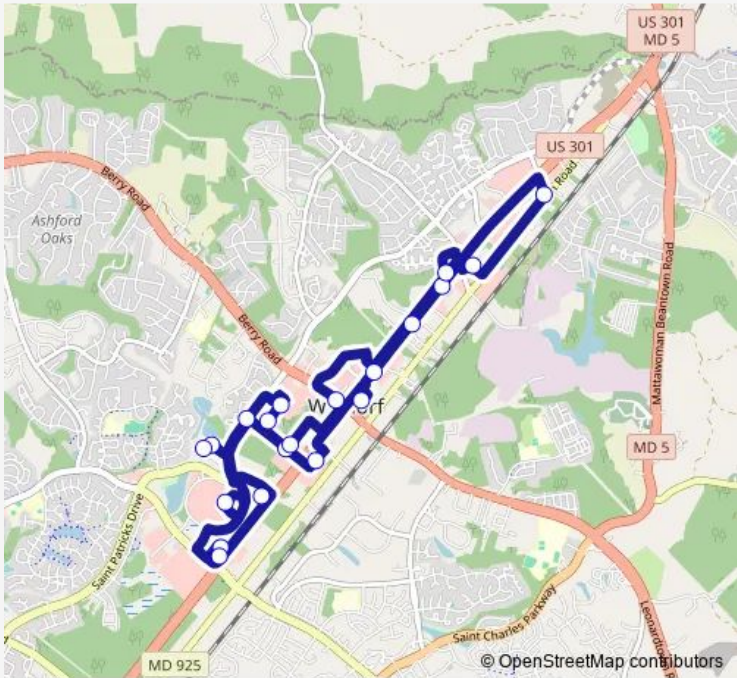

[Go to website](#)

Direction
 301 Park & Ride Transfer Point — Waldorf Transfer Point
 20 stops
[Open route schedule](#)

- 301 Park & Ride Transfer Point
- St Charles Towne Center Mall
- Victoria Park Apartments
- Charles County Plaza
- Shoppers World
- Waldorf Jaycees Building
- Kenwood Building
- Golden Corral
- Smallwood Building
- VFW Rd & Old Washington Rd
- Wal Mart
- Business Park Dr
- Festival at Waldorf
- Charles County Plaza (Giant)
- Waldorf Marketplace (Home Goods)
- Waldorf Market Place (AC Moore)
- Western Pkwy & Millbrooke Ct
- Victoria Park Apartments
- St Charles Professional Building
- Waldorf Transfer Point

Route schedule
 301 Park & Ride Transfer Point — Waldorf Transfer Point

Monday	07:30-18:30
Tuesday	07:30-18:30
Wednesday	07:30-18:30
Thursday	07:30-18:30
Friday	07:30-18:30
Saturday	07:30-18:30
Sunday	—

Route info
 Direction: 301 Park & Ride Transfer Point
 Stops: 20
 Trip Duration: 0 hour 47 min

Business B Bus time schedules and route maps are available in an offline PDF at busmaps.com. Use the busmaps.com website to see live bus times, train schedule or subway schedule, and step-by-step directions for all public transit in La Plata