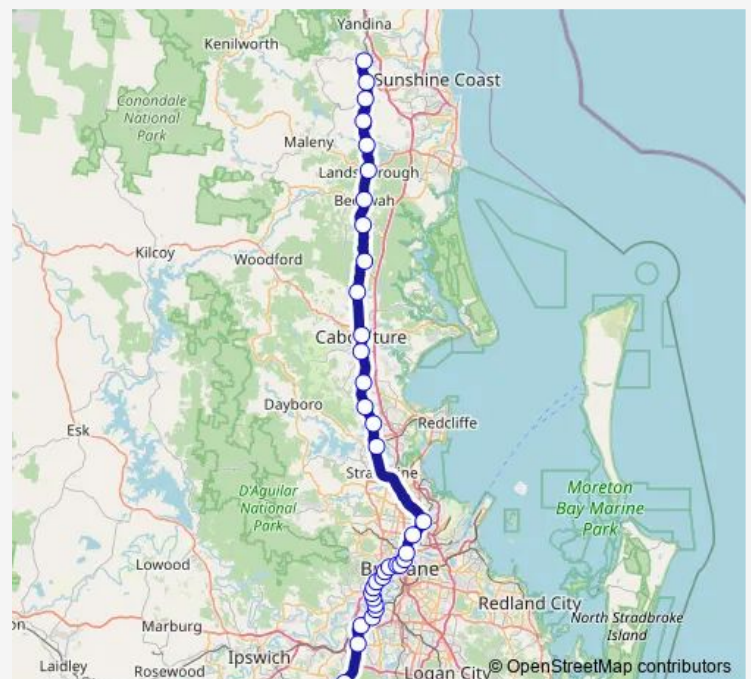

Bowen Hills station, platform 4

Eagle Junction station, platform 4

Northgate station, platform 4

Petrie station, platform 2

Route schedule

Springfield Central station, platform 2 — Nambour station, platform 2

Monday —

Tuesday —

Wednesday —

Thursday —

Friday 15:39

Saturday —

Sunday —

Route info

Direction: Springfield Central station, platform 2

Stops: 36

Trip Duration: 2 hour 31 min

SPNA — Springfield line - Nambour line

Dakabin station, platform 2

Narangba station, platform 3

Burpengary station, platform 2

Morayfield station, platform 2

Caboolture station, platform 1

Elimbah station, platform 2

Beerburrum station, platform 2

Glass House Mountains station, platform 1

Beerwah station, platform 1

Landsborough station, platform 1