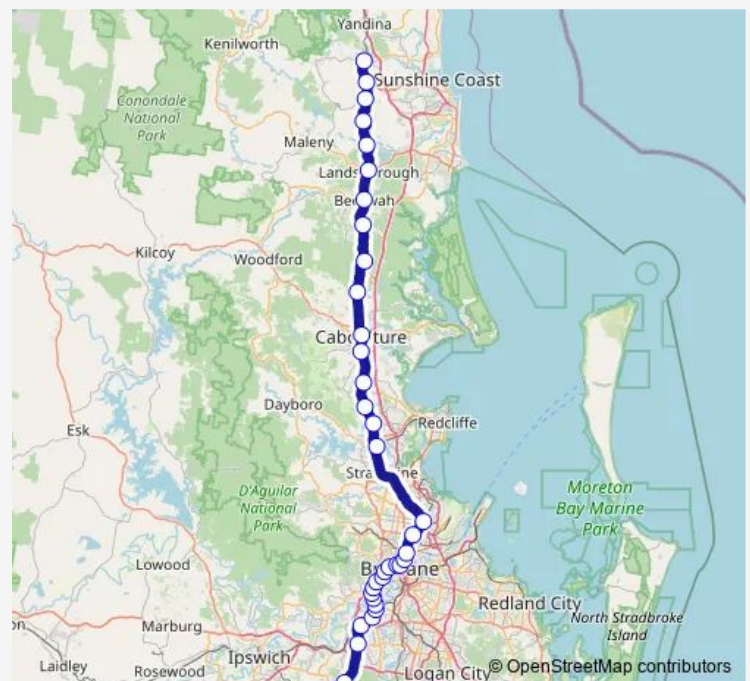

Eagle Junction station, platform 4

Northgate station, platform 4

Petrie station, platform 2

### Route schedule

Springfield Central station, platform 2 — Nambour station, platform 2

Monday —

Tuesday —

Wednesday —

Thursday —

Friday

15:39

### Route info

Direction: Springfield Central station, platform 2

Stops: 36

Trip Duration: 2 hour 31 min

Spna — Springfield - Nambour

Dakabin station, platform 2

Narangba station, platform 3

Burpengary station, platform 2

Morayfield station, platform 2

Caboolture station, platform 1

Elimbah station, platform 2

Beerburrum station, platform 2

Glass House Mountains station, platform 1

Beerwah station, platform 1

Landsborough station, platform 1