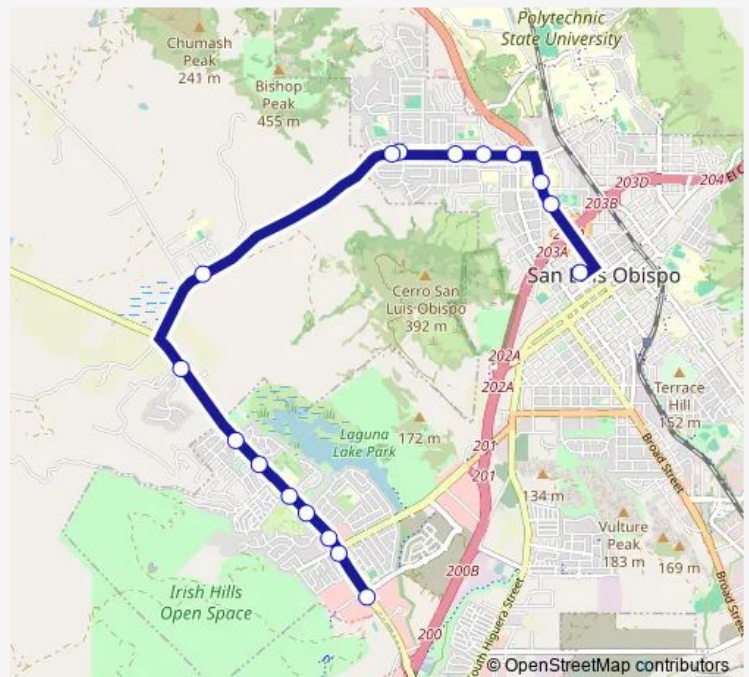

Lovr at Diablo

Lovr at Descanso

Lovr at Laguna Lane (Middle School)

Lovr at Oceanaire (S)

Lovr at Laguna Village (S)

Lovr at Madonna

Lovr at Froom (Irish Hills)

Route schedule

Route info

Direction: Downtown Transit Center

Stops: 17

Trip Duration: 0 hour 25 min

LT — Laguna Tripper

Direction

Lovr at Auto Park Way — Downtown Transit Center

15 stops

Foothill at Narrow

Foothill at La Entrada

Ramona at S. Tassajara

Ramona at Palomar

Foothill at Chorro (E)

Santa Rosa at Foothill

Santa Rosa at Murray (Santa Rosa Park)

Downtown Transit Center

Route schedule

Lovr at Auto Park Way — Downtown Transit Center

Monday 15:10

Tuesday 15:10

Wednesday 15:10

Thursday 15:10

Friday 15:10

Saturday —