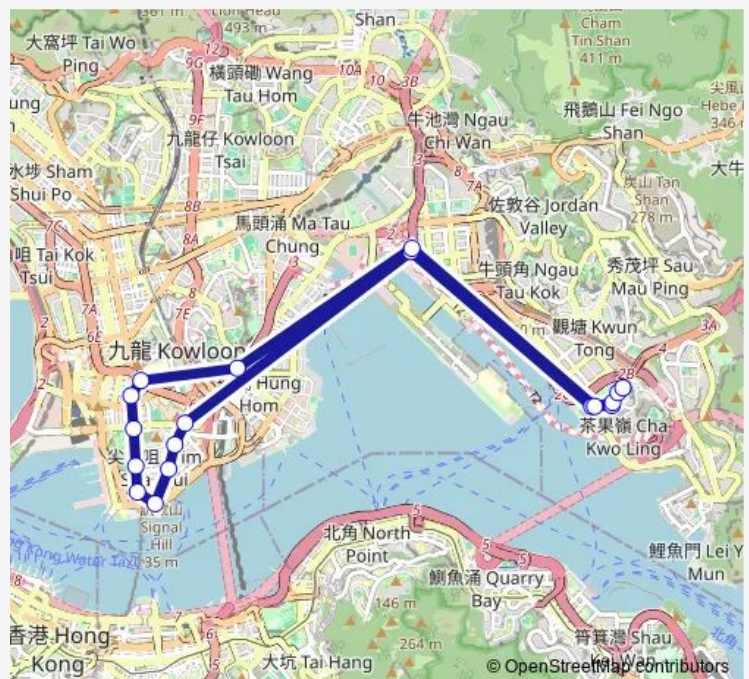

[Ctb] Tsim SHA Tsui Police Station, Nathan Road|[Kmb] Tsim SHA Tsui Police Station

[Ctb] Nanking Street, Nathan Road|[Kmb] Nanking Street YAU MA Tei

### Route schedule

[Kmb] KO Ling Road (Lower) — [Kmb] KO Ling Road (Upper)

Monday	07:20-08:25
Tuesday	07:20-08:25
Wednesday	07:20-08:25
Thursday	07:20-08:25
Friday	07:20-08:25
Saturday	—
Sunday	—

### Route info

Direction: [Kmb] KO Ling Road (Lower)

Stops: 23

Trip Duration: 0 hour 40 min

■ 219x — Laguna City - Tsim SHA Tsui(Circular)

[Ctb] Labour Tribunal, Gascoigne Road|[Kmb+Ctb] Labour Tribunal/<Br>Labour Tribunal, Gascoigne Road|[Kmb] Labour Tribunal