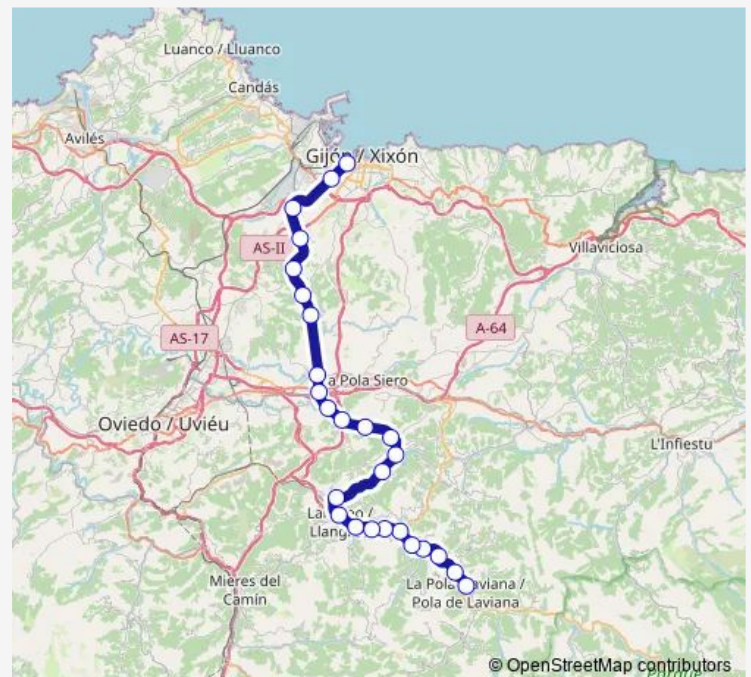

### Route schedule

Gijón — Laviana

Monday 06:29-22:27

Tuesday 06:29-22:27

Wednesday 06:29-22:27

Thursday 06:29-22:27

Friday 06:29-22:27

Saturday 07:59-22:27

### Route info

Direction: Gijón

Stops: 26

Trip Duration: 1 hour 15 min

■ Gijón-Laviana

San Martín

Sotrondio

Blimea

San Martín

Carrocera

El Entrego

San Vicente

Ciaño

Sama

La Felguera

Tuilla

## Route info

Direction: Laviana

Stops: 26

Trip Duration: 1 hour 19 min

Rail time schedules and route maps are available in an offline PDF at [busmaps.com](https://busmaps.com). Use the [busmaps.com](https://busmaps.com) website to see live bus times, train schedule or subway schedule, and step-by-step directions for all public transit in Oviedo