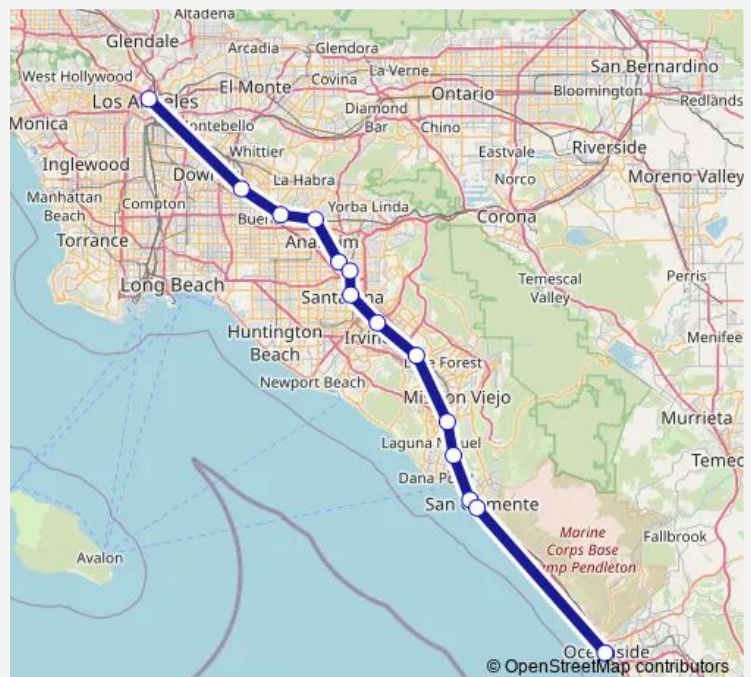

Fullerton Metrolink Station

Anaheim-Artic Metrolink Station

Orange Metrolink Station

Santa Ana Metrolink Station

Tustin Metrolink Station

Irvine Metrolink Station

Laguna Niguel/ Mission Viejo Metrolink Station

San Juan Capistrano Metrolink Station

San Clemente Metrolink Station

San Clemente Pier Metrolink Station

Oceanside Metrolink Station

### Route schedule

L. A. Union Station Metrolink Station — Oceanside Metrolink Station

Monday 05:40-21:40

Tuesday 05:40-21:40

Wednesday 05:40-21:40

Thursday 05:40-21:40

Friday 05:40-21:40

Saturday 08:40-16:27

### Route info

Direction: L. A. Union Station Metrolink Station

Stops: 14

Trip Duration: 2 hour 8 min

Metrolink Orange County Line

**Direction**

L. A. Union Station Metrolink Station — Oceanside Metrolink Station