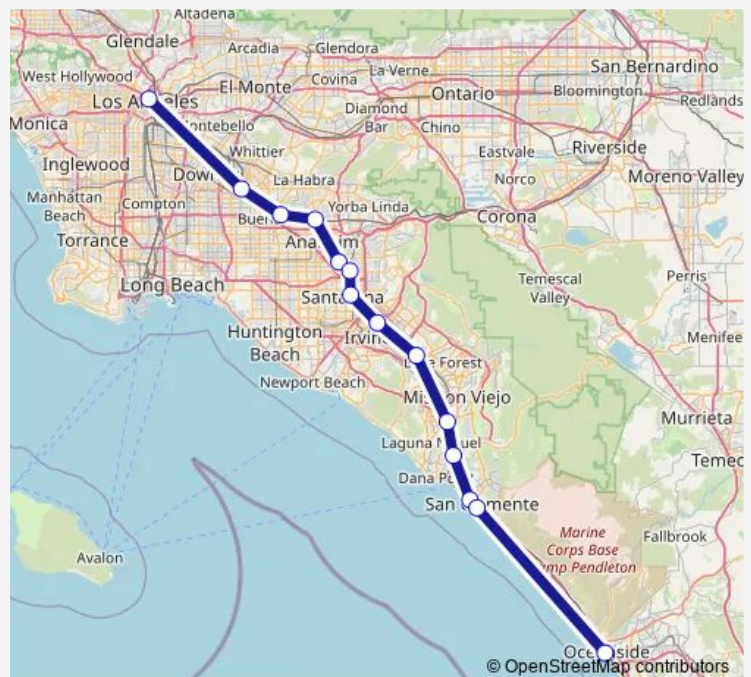

Buena Park Metrolink Station

Fullerton Metrolink Station

Anaheim-Artic Metrolink Station

Orange Metrolink Station

Santa Ana Metrolink Station

Tustin Metrolink Station

Irvine Metrolink Station

Laguna Niguel/ Mission Viejo Metrolink Station

San Juan Capistrano Metrolink Station

San Clemente Metrolink Station

San Clemente Pier Metrolink Station

Oceanside Metrolink Station

Route schedule

L. A. Union Station Metrolink Station — Oceanside Metrolink Station

Monday 05:40-21:40

Tuesday 05:40-21:40

Wednesday 05:40-21:40

Thursday 05:40-21:40

Friday 05:40-21:40

Saturday 08:40-16:27

Sunday 08:40-16:27

Route info

Direction: L. A. Union Station Metrolink Station

Stops: 14

Trip Duration: 2 hour 8 min

Direction

L. A. Union Station Metrolink Station — Oceanside Metrolink Station

14 stops

[Open route schedule](#)

L. A. Union Station Metrolink Station