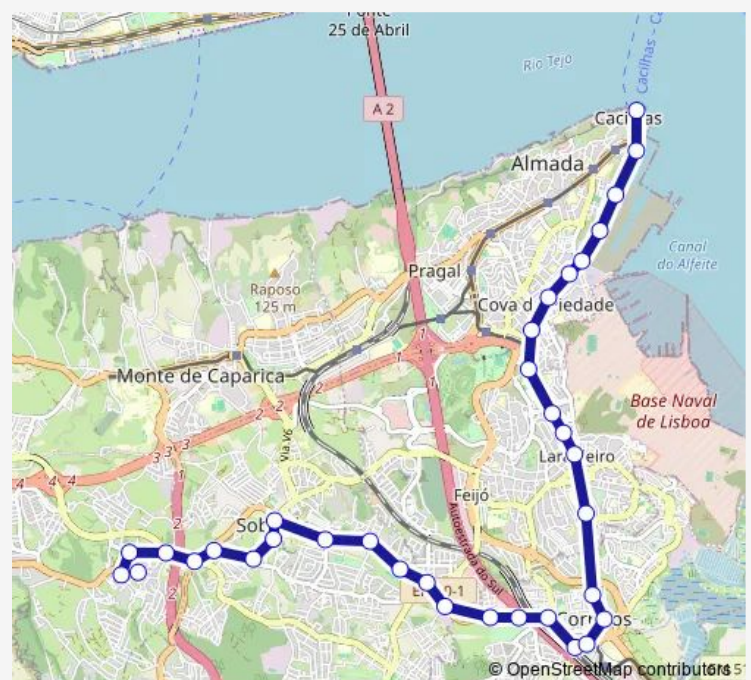

Bus 120 - Lazarim/Pilotos - Cacilhas (via Corroios)

[Go to website](#)

Direction

Pilotos (R Nuno Tristão) — Cacilhas (Lgo Alfredo Dinis Alex) Terminal P10

34 stops

[Open route schedule](#)

Pilotos (R Nuno Tristão)

Vila Nova Caparica (R Vasco Gama) Pilotos

Lazarim (Pilotos) (EN 10-1) Fte Viv Luisa Renata

Lazarim (EN 10-1) (X) Costa (Colégio Campo Flores)

Lazarim (EN 10-1) (X) Sobreda

Sobreda (R Jaime Ferreira Dias Fte 25) Dep Água

Sobreda (Lgo 25 Abril) Café Central

Sobreda (R Liberdade) Igreja

Sobreda (Lgo António J P Júnior) Fte Jardim Zagalo

Sobreda (EN 10-1) J Caetano (Escola Básica)

Sobreda (EN 10-1 Fte 7A) Bº S João

Sobreda (EN 10-1) Pista Municipal Atletismo

Vale Figueira (EN 10-1) Stand BR-Car

Qta Porfírios (EN 10-1) Concretope

Corroios (EN 10-1) Armazém Central Vpo

Corroios (EN 10-1) (X) Alto Moinho

Corroios (EN 10-1) Rotunda

Corroios (R Cidade Almada) Mercado Levante

Corroios (Avª Vale Milhaços Fte 24) Fte Centro Sa

Corroios (Avª 25 Abril) Millennium Bcp

Corroios (Avª 25 Abril) Auto Modelar Corroios

Route schedule

Pilotos (R Nuno Tristão) — Cacilhas (Lgo Alfredo Dinis Alex) Terminal P10

Monday 07:05-20:35

Tuesday 07:05-20:35

Wednesday 07:05-20:35

Thursday 07:05-20:35

Friday 07:05-20:35

Saturday 07:45-17:35

Sunday 07:45-17:35

Route info

Direction: Pilotos (R Nuno Tristão)

Stops: 34

Trip Duration: 0 hour 40 min

120 - Lazarim/Pilotos - Cacilhas (via Corroios)