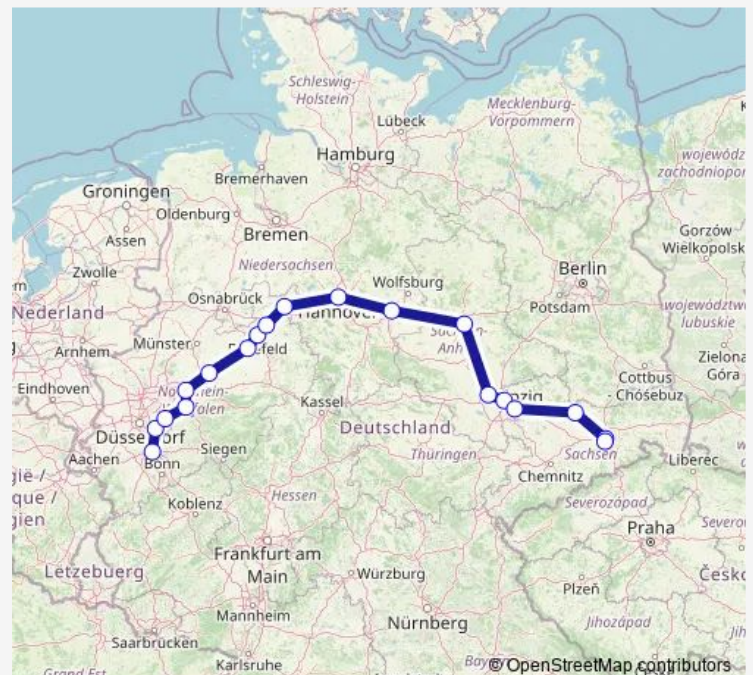

Dortmund Hbf

Hamm(Westf)

Gütersloh Hbf

Bielefeld Hbf

Herford

Minden(Westf)

Hannover Hbf

Braunschweig Hbf

Magdeburg Hbf

Halle(Saale)Hbf

Leipzig/Halle Flughafen

Leipzig Hbf

Riesa

Dresden-Neustadt

Dresden Hbf

Route schedule

Köln Hbf — Dresden Hbf

Monday	11:13
Tuesday	11:13
Wednesday	11:13
Thursday	11:13
Friday	—
Saturday	11:13
Sunday	11:13

Route info

Direction: Köln Hbf

Stops: 17

Trip Duration: 7 hour 26 min

■ IC 2049

Direction

Köln Hbf — Dresden Hbf

19 stops

[Open route schedule](#)

Köln Hbf

Solingen Hbf

Wuppertal Hbf

Hagen Hbf

Dortmund Hbf