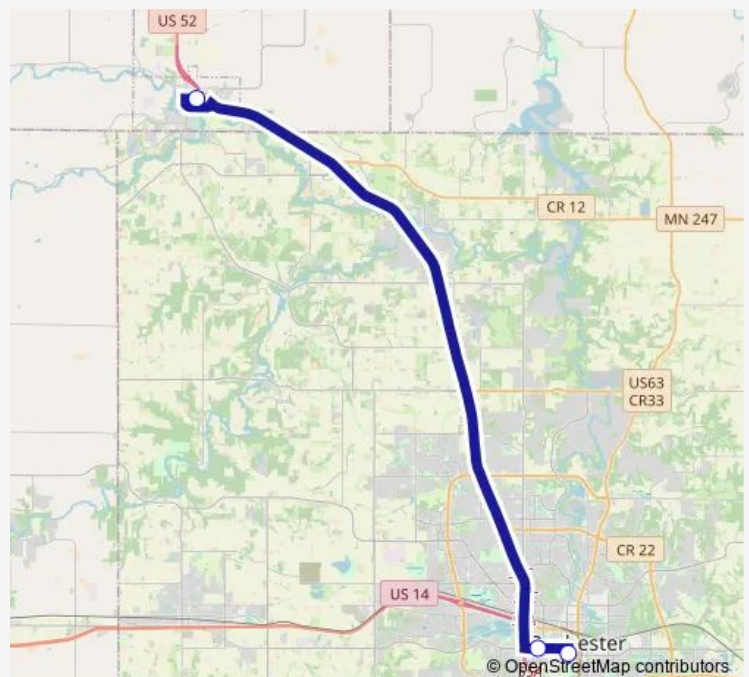

### Direction

3rd Ave. SW & 3rd St. SW (Midblock) — Pine Island 3rd St. & 3rd Ave. Ne

3 stops

[Open route schedule](#)

3rd Ave. SW & 3rd St. SW (Midblock)

St. Mary's Hospital

Pine Island 3rd St. & 3rd Ave. Ne

### Route schedule

3rd Ave. SW & 3rd St. SW (Midblock) — Pine Island 3rd St. & 3rd Ave. Ne

Monday	16:10
Tuesday	16:10
Wednesday	16:10
Thursday	16:10
Friday	16:10
Saturday	—
Sunday	—

### Route info

Direction: 3rd Ave. SW & 3rd St. SW (Midblock)

Stops: 3

Trip Duration: 0 hour 19 min

■ Pine Island

### Direction

Pine Island 3rd St. & 3rd Ave. Ne — 3rd Ave. SW & 3rd St. SW (Midblock)

3 stops

[Open route schedule](#)

Pine Island 3rd St. & 3rd Ave. Ne

St. Mary's Hospital

3rd Ave. SW & 3rd St. SW (Midblock)