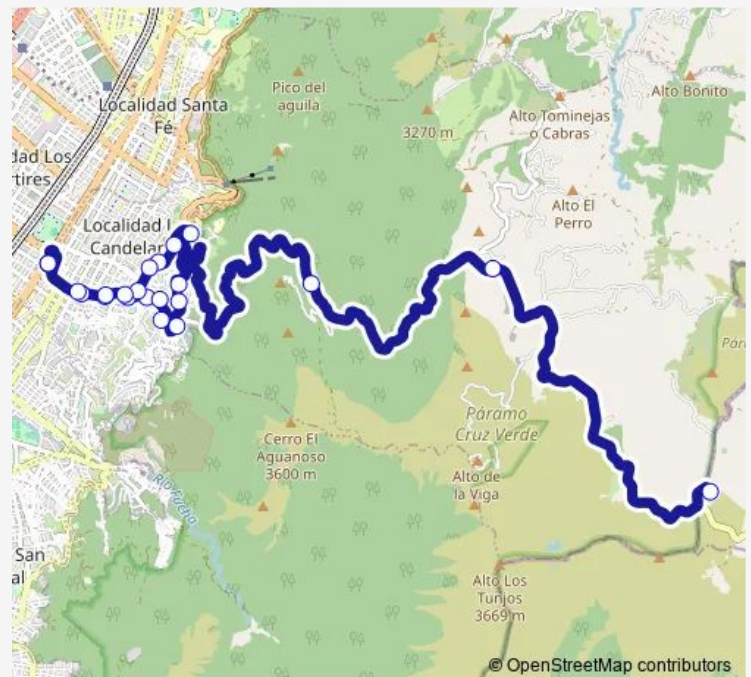

AC 6 - KR 5

Route schedule

AC 6 - CL 3 — AC 6 - CL 3

Monday 04:00-23:30

Tuesday 04:00-23:30

Wednesday 04:00-23:30

Thursday 04:00-23:30

Friday 04:00-23:30

Saturday 04:00-23:30

Sunday 04:00-23:30

Route info

Direction: AC 6 - CL 3

Stops: 22

Trip Duration: 0 hour 51 min

14-6 Bus time schedules and route maps are available in an offline PDF at busmaps.com. Use the busmaps.com website to see live bus times, train schedule or subway schedule, and step-by-step directions for all public transit in Bogota