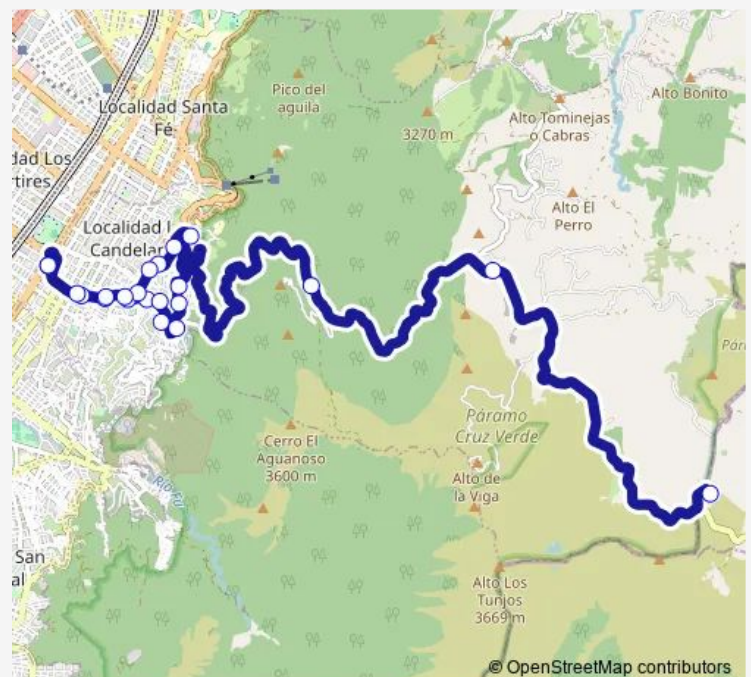

Direction

AC 6 - CL 3 — AC 6 - CL 3

22 stops

[Open route schedule](#)

AC 6 - CL 3

AC 6 - KR 5

AV. Los Comuneros - KR 2a

AV. Los Comuneros - KR 0

AC 6 - KR 5

Route schedule

AC 6 - CL 3 — AC 6 - CL 3

Monday 04:00-23:30

Tuesday 04:00-23:30

Wednesday 04:00-23:30

Thursday 04:00-23:30

Friday 04:00-23:30

Saturday 04:00-23:30

Sunday 04:00-23:30

Route info

Direction: AC 6 - CL 3

Stops: 22

Trip Duration: 0 hour 46 min

14-6 Bus time schedules and route maps are available in an offline PDF at busmaps.com. Use the busmaps.com website to see live bus times, train schedule or subway schedule, and step-by-step directions for all public transit in Bogota