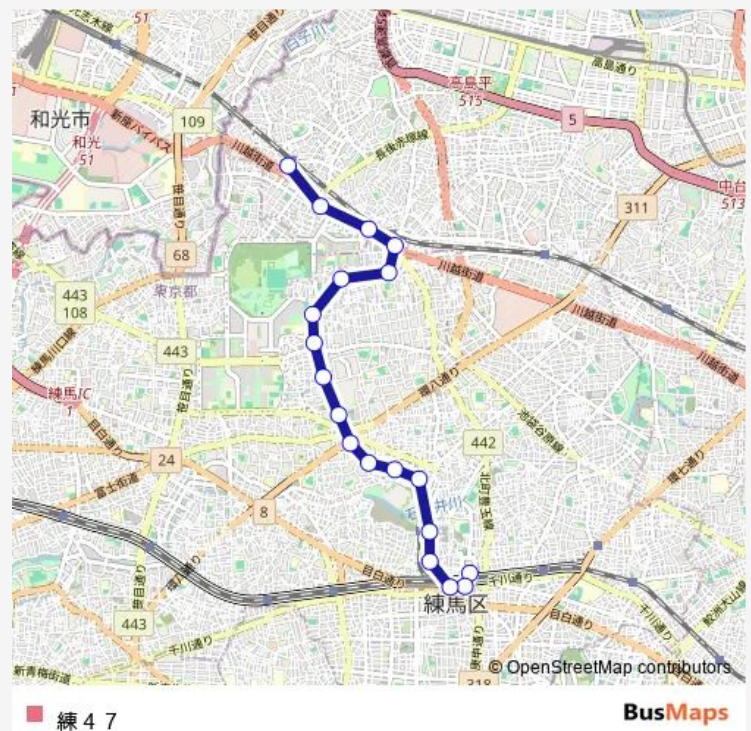

Saturday 08:18-18:28

Sunday 09:00-16:15

Route info

Direction: 練馬駅北口

Stops: 19

Trip Duration: 0 hour 32 min

Direction

成増駅南口 — 練馬駅北口